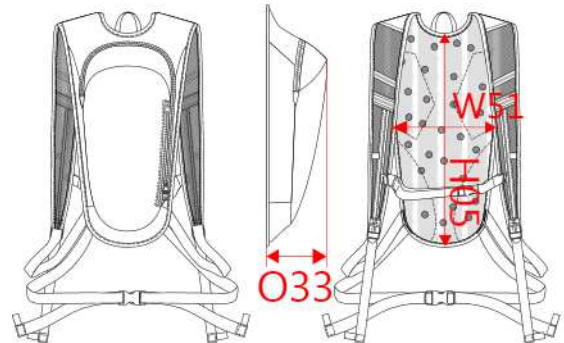

REFERENCE : KI0133

SIZES : U

COMPOSITION :

Main fabric : Polyester ripstop 300D PU backing 100% polyester

Main fabric : Polyester ripstop 300D PU backing On three small front panels (1 on top + 2 laterals) 100%polyester

Lining : Polyester 210D PU backing - 75 As inside lining on back panel + front pocket + inside pocket. 100%polyester

Mesh : Polyester mesh - 60 On back panel. 100%polyester

Mesh : Polyester puffy mesh On shoulder straps. 100% polyester

FABRIC CONSTRUCTION AND FINISHING :

PU backing

ARTICLE WEIGHT :

220 gr/pc

DESCRIPTION		COLORS	PANTONE SERIGRAPHIE
Français : Sac à dos trail		Black	Black
English : Sports backpack for trail running		Red	1795C
Nederlands : Trailrugzak		Burnt lime / Slate grey	583C / 424C
Deutsch : Trail-Rucksack			
Español : Mochila trail			
Italiano : Zaino trail			
Português : Mochila trail			
MEASUREMENT			
Description	U		
H05 Hauteur totale / Total height	42		
W51 Total width	21		
O33 Deep of bottom part	12		
PACKING			
Box	50 pcs / box Size => L:52cm W:49cm H:36cm GW: NW:11Kg		