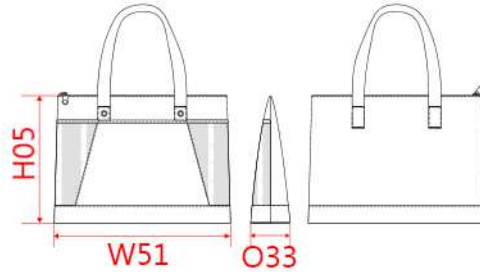

**REFERENCE :** KI0237

**SIZES :** U

**COMPOSITION :**

Main fabric : Polyester 600D PVC backing 100%polyester

Main fabric : Polyester 600D PVC backing 100%polyester

Mesh : Polyester mesh - 145 As contrast fabric. On front lateral pockets. 100%polyester

**FABRIC CONSTRUCTION AND FINISHING :**

PVC backing

**ARTICLE WEIGHT :**

300 gr/pc

DESCRIPTION		COLORS	PANTONE SERIGRAPHIE
<b>Français :</b> Sac cabas <b>English :</b> Document tote bag <b>Nederlands :</b> Shopper <b>Deutsch :</b> Shopper <b>Español :</b> Bolsa shopper <b>Italiano :</b> Borsa shopping <b>Português :</b> Saco de compras		Black / Black	Black / Black
		White / Royal blue	White / 287C
		Turquoise / Black	320C / Black

MEASUREMENT							
Description	U						
H05 Hauteur totale / Total height	36						
W51 Total width	50						
O33 Deep of bottom part	11,50						

PACKING	
Box	50 pcs / box Size => L:58cm W:40cm H:34cm GW: NW:15Kg