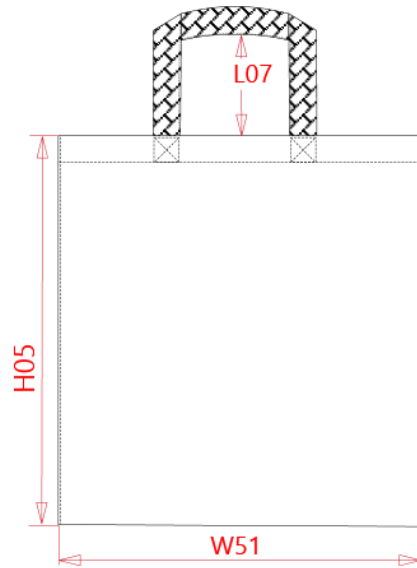

**REFERENCE :** KI0256

**SIZES :** U

**COMPOSITION :**

Main fabric : Jute laminated PU backing 100% Jute

**TECHNICAL DETAIL :**

Transparent laminated backing

**ARTICLE WEIGHT :**

154 gr/pc

| COLORS        | PANTONE<br>SERIGRAPHIE |
|---------------|------------------------|
| Natural       | 7534C                  |
| Midnight Blue | 7547C                  |

| MEASUREMENT                              |    |  |  |  |  |  |  |
|--|----|--|--|--|--|--|--|
| Description                              | U  |  |  |  |  |  |  |
| <b>H05</b> Hauteur totale / Total height | 42 |  |  |  |  |  |  |
| <b>W51</b> Total width                   | 38 |  |  |  |  |  |  |
| <b>L07</b> Height of shoulder belt       |    |  |  |  |  |  |  |

| PACKING |  |
|---------|--|
| Box     | 100 pcs / box<br>U => L:44cm W:44cm H:60cm GW:16.7kg NW:15kg |