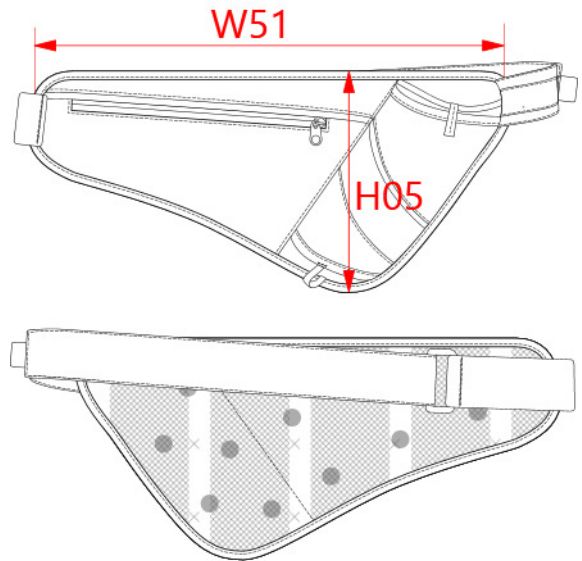

REFERENCE : KI0311

SIZES : U

COMPOSITION :

Main fabric : Polyester Ripstop 190T PU backing 100% polyester

Mesh : Polyester Mesh 60 As back panel.

Padding : special PAD for shoulder & shoulder straps of backpacks With distributed holes for transpiration. As padding on inside of back panel, between mesh and ripstop fabric.

TECHNICAL DETAIL :

PU backing

ARTICLE WEIGHT :

80 gr/pc

DESCRIPTION	
Français :	Sac de ceinture porte gourde
English :	Sport bottle holder waist bag
Nederlands :	Sport bottle holder waist bag
Deutsch :	Sportliche Hüft-Flaschenhalterung
Español :	Portabidón
Italiano :	Marsupio porta bottiglia sportivo
Português :	Bolsa de cintura porta garrafa

COLORS	PANTONE SERIGRAPHIE
Black	Black

MEASUREMENT	
Description	U
H05 Hauteur totale / Total height	16,50
W51 Total width	36

PACKING	
Box	30 pcs / box U => L:71cm W:42cm H:32cm GW:3,4kg NW:2,4kg