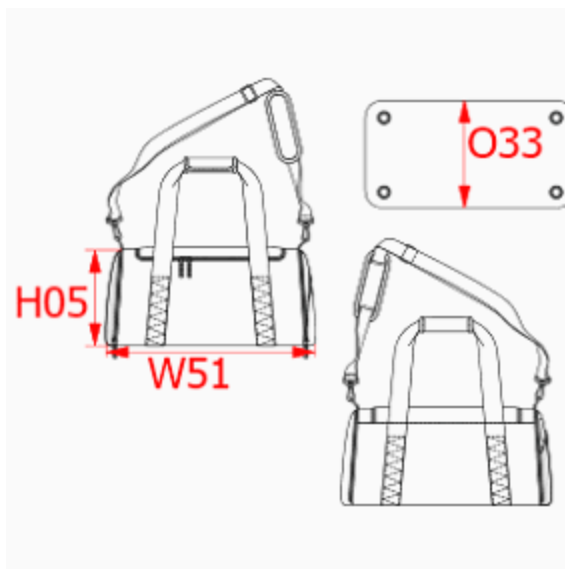

**REFERENCE :** KI0615

**SIZES :** U

**COMPOSITION :**

Main fabric : Polyester 600D PVC backing 100%polyester  
 Main fabric : Polyester 600D PVC backing As contrast color 1.  
 On one lateral pocket. 100%olyester  
 Main fabric : Polyester 600D PVC backing As contrast color 2.  
 On one lateral pocket. 100%polyester  
 Main fabric : Polyester 600D PVC backing As contrast color 3.  
 On bottom panel. 100%olyester  
 Lining : Polyester 210D PU backing As internal lining on lateral  
 pockets. 100%polyester  
 Mesh : Mesh 85 For pocket, on one side. 100%polyester  
 Padding : Special PAD for shoulder & shoulder straps of  
 backpacks 6mm thickness. Inside of the shoulder pad +  
 handles pad. 100%PE

**FABRIC CONSTRUCTION AND FINISHING :**

Polyester 600D PVC backing

**ARTICLE WEIGHT :**

620 gr/pc

DESCRIPTION		COLORS	PANTONE SERIGRAPHIE
<b>Français :</b> Sac de sport 55cm <b>English :</b> Medium size sport bag 55cm <b>Nederlands :</b> Medium size sport bag 55cm <b>Deutsch :</b> Mittलगroße sport-tasche 55cm <b>Español :</b> Bolsa deportiva de equipos 55cm <b>Italiano :</b> Borsa sport 55cm <b>Português :</b> Saco de desporto		Black / White / Light Grey	Black / White / 2331C
		Red / White / Light Grey	1795C / White / 2331C
		Royal blue / White / LightGrey	287C / White / 2331C
MEASUREMENT			
Description	U		
H05 Hauteur totale / Total height	25		
W51 Total width	55		
O33 Deep of bottom part	28		
PACKING			
Box	15 pcs / box U => L:59cm W:36cm H:43cm GW:10,3kg NW:9,3kg		