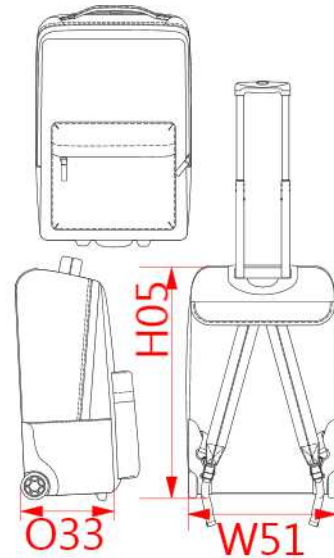

REFERENCE : KI0818

SIZES : U

COMPOSITION :

Main fabric : Polyester 600D PVC backing 100%polyester
Lining : Polyester 210D PU backing - 75 As inside lining. 100% polyester

Material 8 : PP plastic quality For bottom big foot + some parts of trolley system. 100%polypropylene

Fabric 2 : Polyester puffy mesh On back side of top handle. 100%polyester

FABRIC CONSTRUCTION AND FINISHING :

PVC backing

ARTICLE WEIGHT :

2750 gr/pc

DESCRIPTION	
Français :	Sac à dos trolley taille cabine
English :	Cabin size backpack trolley
Nederlands :	Cabine rugzak / trolley
Deutsch :	Rucksack / Trolley in Kabinengröße
Español :	Mochila trolley tamaño cabina
Italiano :	Zaino trolley business
Português :	Mochila / Trolley tamanho cabine

COLORS	PANTONE SERIGRAPHIE
Black	Black
Navy	296C

MEASUREMENT	
Description	U
H05 Hauteur totale / Total height	52
W51 Total width	37
O33 Deep of bottom part	22

PACKING	
Box	4 pcs / box U => L:64cm W:57cm H:41cm GW:12Kg NW:11Kg