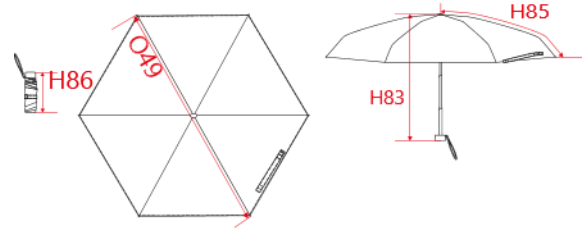

REFERENCE : KI2016

SIZES : U

COMPOSITION :

Main fabric : Polyester 210T - 60 100%polyester
 Material 1 : Aluminium quality For part of the shaft and ribs. 100%aluminium
 Material 2 : Metal quality For tips (ending part of the ribs)+part of the ribs. 100%metal
 Material 3 : Fiberglass quality For part of the ribs. 100%fiber glass
 Material 4 : PP plastic quality with rubber coating For handle + top tip. 100%polypropylene

ARTICLE WEIGHT :

189,2 gr/pc

DESCRIPTION
Français : Mini parapluie pliable
English : Foldable mini umbrella
Nederlands : Opvouwbare miniparaplu
Deutsch : Kleiner Taschenschirm
Español : Miniparaguas plegable
Italiano : Ombrellino pieghevole
Português : Mini chapéu de chuva dobrável

COLORS	PANTONE SERIGRAPHIE
Black	Black
Navy	433C
Red	1795C
Royal blue	287C
Slate grey	424C
White	White

MEASUREMENT							
Description	U						
H86 Height of the umbrella when folded	17						
O49 Diameter of the umbrella	93						
H85 Length of the umbrella's ribs	54						
H83 Height of the umbrella's shaft	53						

PACKING	
Box	20 pcs / box Size => L:30,5cm W:19cm H:17cm GW: NW:3,784Kg