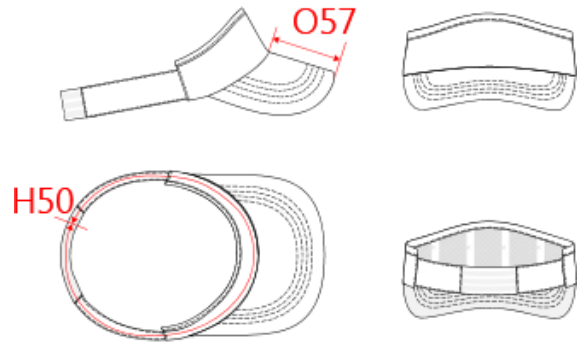

REFERENCE : KP057

SIZES : U

COMPOSITION :

Main fabric : Cotton twill 175 For outer & under peak, front part with binding, outer side band. 100%cotton
 Fabric 2 : Terry towelling For under front part. 100%cotton
 Material 6 : Rubber quality As inner structure of the peak. 100% rubber

ARTICLE WEIGHT :

42gr/pc

DESCRIPTION	
Français : Visor - Visière	
English : Sports sun visor	
Nederlands : Visor - Zonneklep	
Deutsch : Visor - Schirmmütze	
Español : Visor - Visera	
Italiano : Visor - Visiera	
Português : Visor - Pala	

COLORS	PANTONE SERIGRAPHIE
Navy	296C
White	White

MEASUREMENT	
Description	U
H50 Tour de tête / Head measurement	55
O57 Deep of the peak on baseball cap	7

CARE LABEL				

PACKING	
Box	100 pcs / box U => L:54cm W:49cm H:28cm GW:8.30kg NW:6.00kg