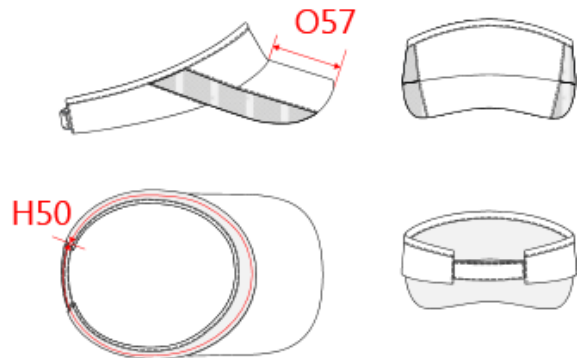

REFERENCE : KP140

SIZES : U

COMPOSITION :

Main fabric : Peached polyester Twill - 100 100%polyester
 Fabric 2 : Soft polyester mesh - 100 As contrast fabric on crown and peak. 100%polyester
 Lining : Polyester Terry - 220 As inside lining of the crown band. 100%polyester
 Foam : PU foaming sponge Inside of the cown band. 100% polyurethane
 Material 4 : Rubber quality Inside of the recovered fabric peak. 100%rubber

ARTICLE WEIGHT :

44 gr/pc

DESCRIPTION	
Français : Visière de sport	
English : Sports visor	
Nederlands : Sportzonneklep	
Deutsch : Sportschirm	
Español : Visiera deportiva	
Italiano : Visiera sport	
Português : Pala para desporto	

COLORS	PANTONE SERIGRAPHIE
White / Red	White / 200C
White / Royal blue	White / 287C

MEASUREMENT	
Description	U
H50 Tour de tête / Head measurement	55
O57 Deep of the peak on baseball cap	7

CARE LABEL				

PACKING	
Box	100 pcs / box Size => L:47cm W:24cm H:42,5cm GW:6,5Kg NW:4,5Kg