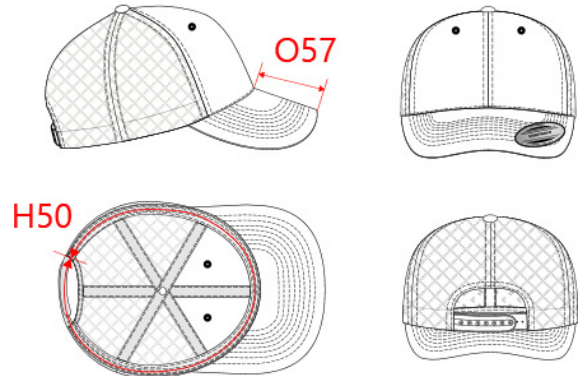

REFERENCE : KP912

SIZES : U

COMPOSITION :

Material 2 : Cotton / Polyester twill 60/40 - 205y For 2 crown front panels, full peak and crown button 60%cotton / 40% polyester

Mesh : Polyester mesh - 195y For side and back crown panels 100%polyester

TECHNICAL DETAIL :

Mid-profile shape, curved peak

ARTICLE WEIGHT :

80 gr/pc

DESCRIPTION	
Français : Casquette Trucker modèle rétro - 6 panneaux	
English : Trucker cap retro style - 6 panels	
Nederlands : Flexfit® Truckerpet retromodel - 6 panelen	
Deutsch : Trucker-Kappe im Retro-Stil 6 Felder	
Español : Gorra Trucker modelo retro - 6 paneles	
Italiano : Cappellino Trucker modello rétro - 6 pannelli	
Português : Boné Trucker modelo retro 6 painéis	

MEASUREMENT	
Description	U
H50 Tour de tête / Head measurement	58
O57 Deep of the peak on baseball cap	6,80

CARE LABEL				

PACKING	
Box	100 pcs / box U => L:60cm W:40cm H:40cm GW:12.91kg NW:9.21kg