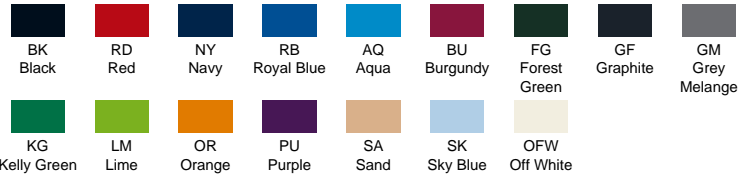

# POLAR FLEECE MAN

FLRA300

## COLOURS

## NEW COLORS