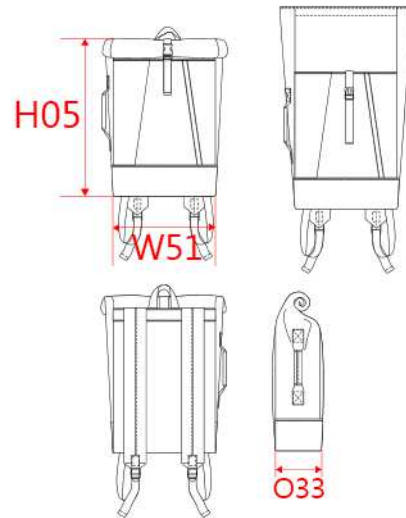

REFERENCE : KI0136

SIZES : U

COMPOSITION :

Main fabric : PVC Tarpaulin PVC

Main fabric : PVC Tarpaulin As contrast color fabric. On back panel+bottom panel+a part of front panel. PVC

Main fabric : PVC Tarpaulin As contrast color fabric, on a part of the front panel. PVC

Lining : Polyester 210D PU backing - 75 As inside lining of back panel. 100%polyester

ARTICLE WEIGHT :

730 gr/pc

DESCRIPTION		COLORS	PANTONE SERIGRAPHIE
Français : Sac à dos marin English : Sailing backpack Nederlands : Marine rugzak Deutsch : Matrose-Rucksack oder Maritime-Rucksack Español : Mochila marinera Italiano : Sacca da marinaio Português : Mochila Marinheiro		Red / Navy / White	1795C / 296C / White
MEASUREMENT			
Description	U		
H05 Hauteur totale / Total height	45		
W51 Total width	33		
O33 Deep of bottom part	16,50		
PACKING			
Box	20 pcs / box Size => L:74cm W:49cm H:23cm GW: NW:14,6Kg		