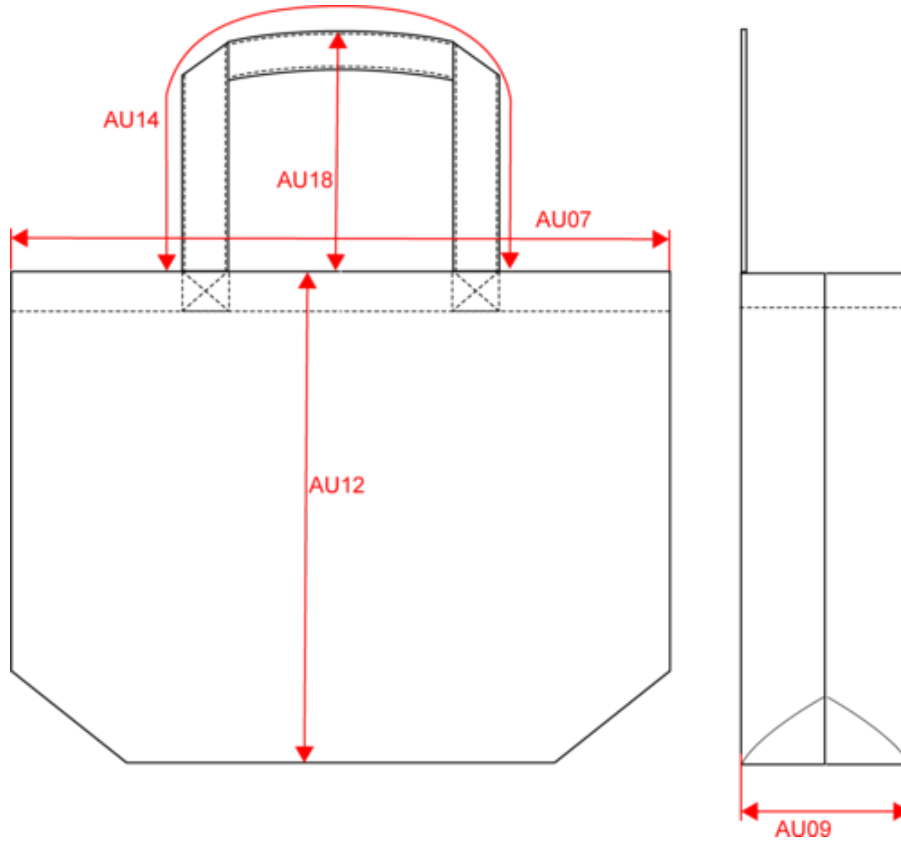

KI0292

Extra-large shopping bag in cotton

100% cotton. Extra-large cotton shopping bag. Strap handles in the same fabric as the bag. 100% customisable.

More information

Logistic

Country of origin

Customs code

KI0292

Extra-large shopping bag in cotton

Dimensions (cm)

Measurements in cm	One size
AU07 - Total width	58.00
AU09 - Depth of bottom part	14.00
AU12 - Total height	42.00
AU14 - Handle length	60.00
AU24 - Handle height	28.00

1

50

Sizes	Width (cm)	Height (cm)	Length (cm)	Net weight (kg)	Gross weight (kg)	Pieces/Box	Pieces/Bundle
One Size	45.00	22.00	60.00	6.25000	8.75000	50	1