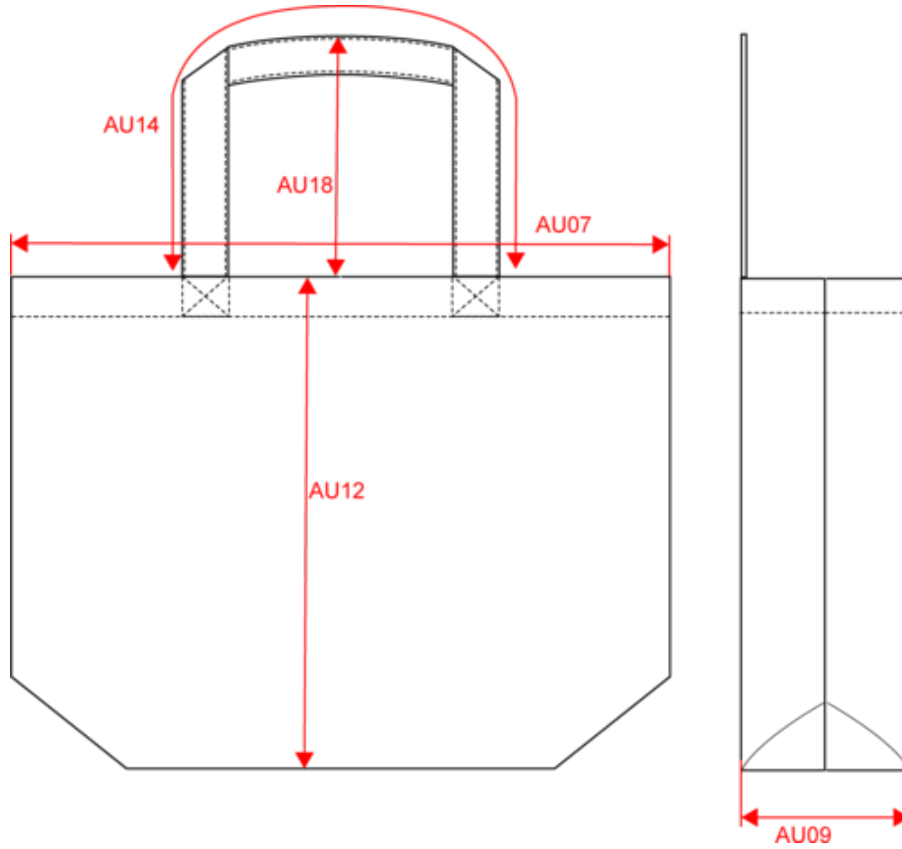

KI0296

Extra-large shopping bag in cotton

100% cotton. Extra-large cotton shopping bag. Strap handles in the same fabric as the bag. 100% customisable.

More information

Logistic

Country of origin

Customs code

Extra-large shopping bag in cotton

Dimensions (cm)

Measurements in cm	One size
AU07 - Total width	58.00
AU09 - Depth of bottom part	14.00
AU12 - Total height	42.00
AU14 - Handle length	60.00
AU24 - Handle height	26.00

1

50

Sizes	Width (cm)	Height (cm)	Length (cm)	Net weight (kg)	Gross weight (kg)	Pieces/Box	Pieces/Bundle
One Size	44.00	22.00	66.00	0.00000	0.00000	50	1