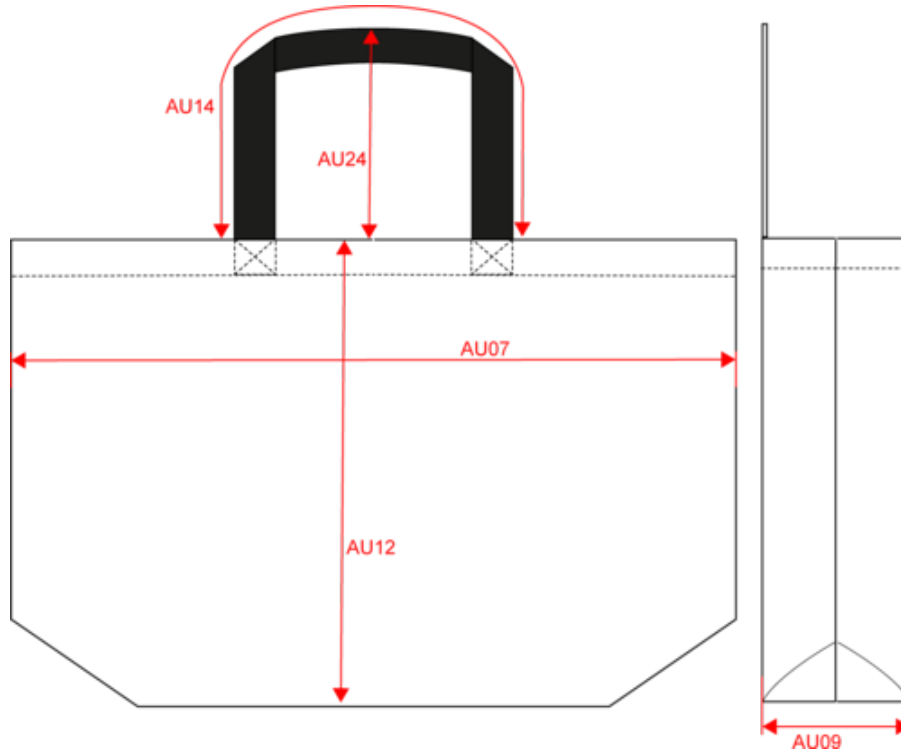

XXL shopping bag

Dimensions (cm)

Measurements in cm	One size
AU09 - Depth of bottom part	15.00
AU12 - Total height	48.00
AU14 - Handle length	55.00
AU24 - Handle height	21.00
	55.00
AU07 - Total width	70.00

Logistic

1

40

Sizes	Width (cm)	Height (cm)	Length (cm)	Net weight (kg)	Gross weight (kg)	Pieces/Box	Pieces/Bundle
One Size	50.00	22.00	72.00	12.60000	15.10000	40	1