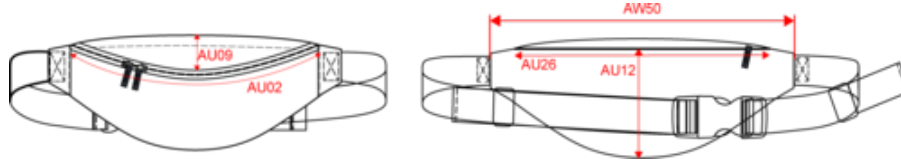

42029298

Washing instructions

KI0374

Recycled classic bum bag

Dimensions (cm)

Measurements in cm	One size
AU02 - Zipper length of the opening	37.00
AU09 - Depth of bottom part	9.00
AU12 - Total height	14.00
AU26 - Pocket zipper length	26.00
AW50 - Total length	38.00