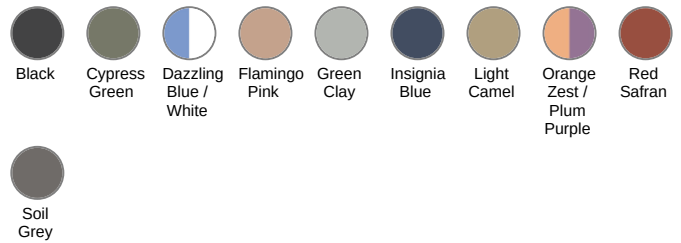

KI0374

Recycled classic bum bag

100% polyester. Classic bum bag made from 50% recycled polyester.
A single, 100% customisable front compartment.

More information

Logistic

Country of origin

CN - China

Customs code

42029298

Washing instructions