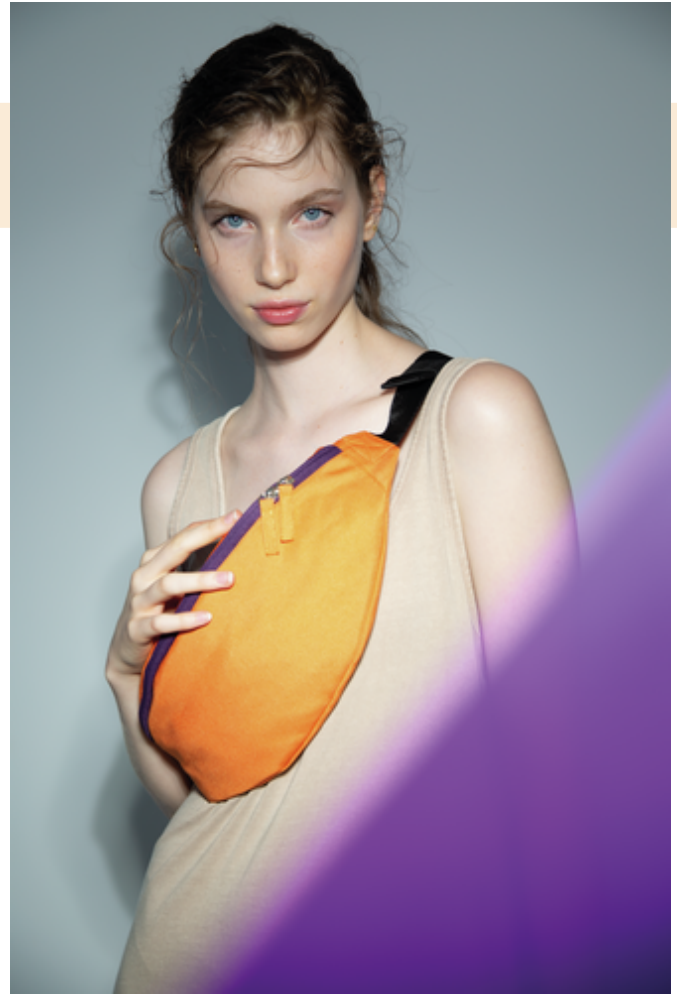

KI0374

Recycled classic bum bag

100% polyester. Classic bum bag made from 50% recycled polyester.
A single, 100% customisable front compartment.

More information

Logistic

Country of origin

CN - China

Customs code

42029298

Washing instructions