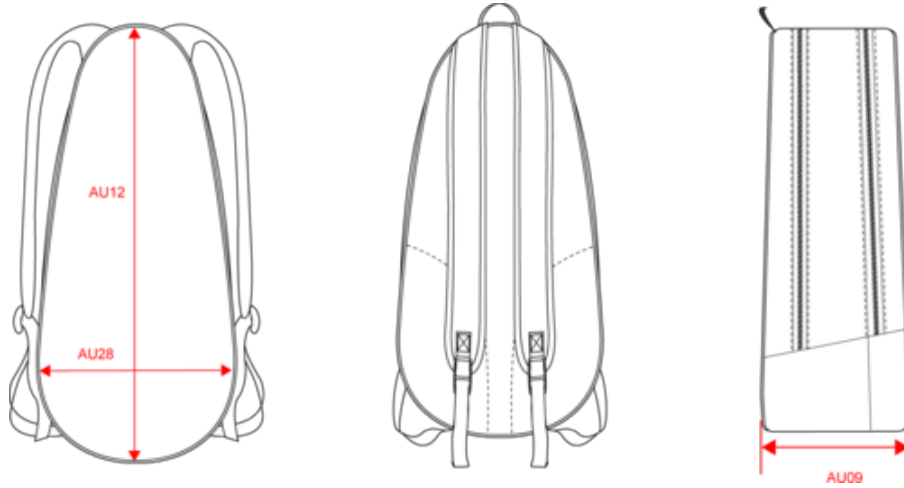

Black

More information

Logistic

Country of origin

Customs code

Washing instructions

KI0382

Padel racket backpack

Dimensions (cm)

Measurements in cm	One size
AU09 - Depth of bottom part	19.00
AU12 - Total height	48.50
AU28 - Bottom width	29.00

KI0382

Padel racket backpack

Colours information

Black

RVB : 35,35,37
Pantone C : Black
Pantone TCX : 19-4004TCX