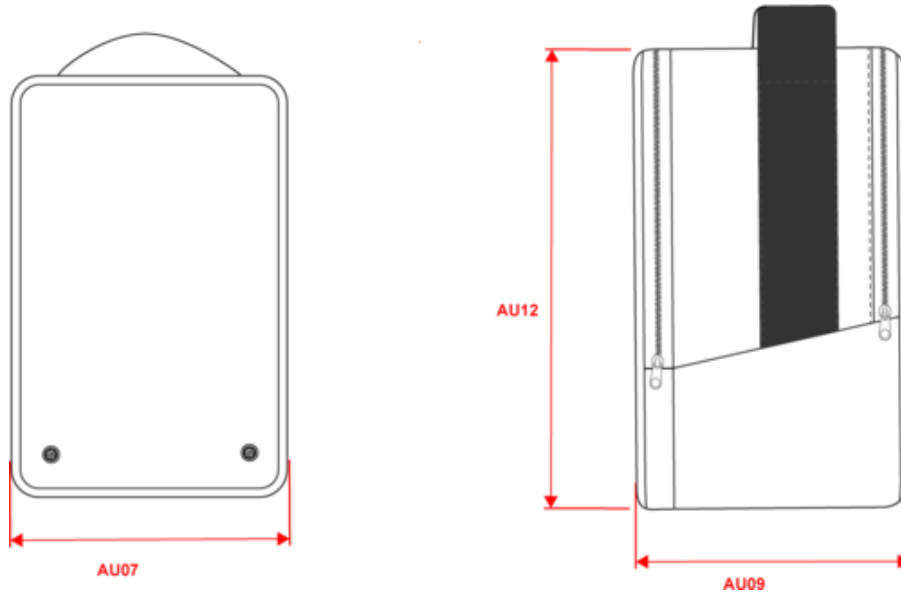

More information

Logistic

Country of origin

Customs code

Washing instructions

KI0383

Shoe bag

Dimensions (cm)

Measurements in cm	One size
AU07 - Total width	30.00
AU09 - Depth of bottom part	15.00
AU12 - Total height	40.00

KI0383

Shoe bag

Colours information

Black

RVB : 35,35,37
Pantone C : Black
Pantone TCX : 19-4004TCX

Navy

RVB : 41,46,56
Pantone C : 433C
Pantone TCX : 19-4012TCX

Logistic

1

30

Sizes	Width (cm)	Height (cm)	Length (cm)	Net weight (kg)	Gross weight (kg)	Pieces/Box	Pieces/Bundle
One Size	35.00	49.00	46.00	6.90000	7.90000	30	1