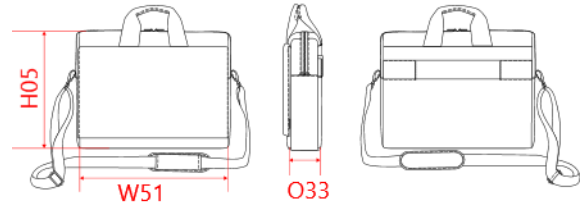

**REFERENCE :** KI0430

**SIZES :** U

**COMPOSITION :**

Main fabric : Polyester oxford 300D PU backing Main fabric.

100%polyester

Lining : T/C Polyesterr lining · 115 As inside lining. 60%

Polyester 40%cotton

Wad 1 : PP non woven fabric Inside of front panel. PPPolyester

**TECHNICAL DETAIL :**

PU backing

DESCRIPTION								COLORS	PANTONE SERIGRAPHIE
<b>Français :</b> Sac porte ordinateur/tablette business <b>English :</b> Laptop/tablet business bag <b>Nederlands :</b> Laptop/tablet business bag <b>Deutsch :</b> Business-Tasche für Computer/Tablet <b>Español :</b> Bolsa business para el portátil/tableta <b>Italiano :</b> Borsa porta laptop/tablet business <b>Português :</b> Mala porta-computador/tablet business								Black	Black
MEASUREMENT									
Description	U								
<b>H05</b> Hauteur totale / Total height	27								
<b>W51</b> Total width	35								
<b>O33</b> Deep of bottom part	10								
PACKING									
Box	15 pcs / box U => L:42cm W:34cm H:60cm GW:9.3kg NW:8.3kg								