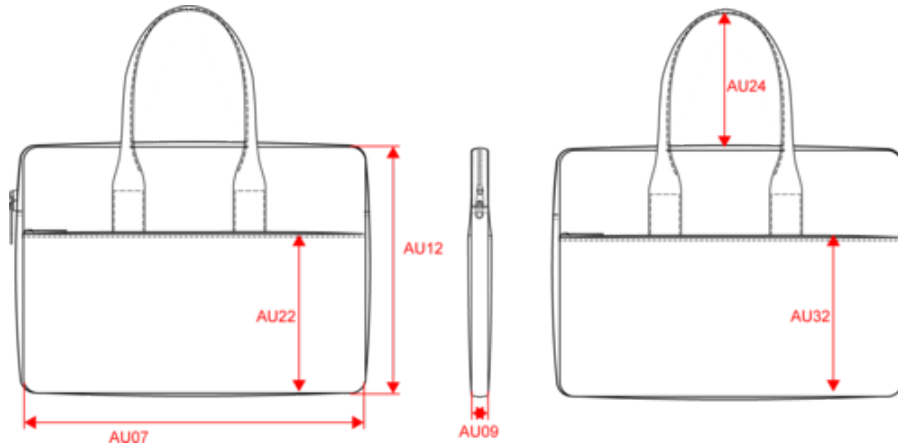

KI0434

Work bag with tablet and laptop compartment

100% cotton. Cotton work bag. Padded compartment for a tablet or laptop measuring up to 15". Identical front and back pockets with zip fastening for easy decoration access on both sides. Handles in the same fabric as the body of the bag.

More information

Logistic

Country of origin

Customs code

KI0434

Work bag with tablet and laptop compartment

Dimensions (cm)

Measurements in cm	One size
AU07 - Total width	41.00
AU09 - Depth of bottom part	2.50
AU12 - Total height	30.00
AU24 - Handle height	17.00
AU22 - Front pocket height	20.00

Snow Grey
RVB : 170,174,175
Pantone C : 421C
Pantone TCX : 15-4101TCX

Logistic

1

25

Sizes	Width (cm)	Height (cm)	Length (cm)	Net weight (kg)	Gross weight (kg)	Pieces/Box	Pieces/Bundle
One Size	33.00	64.00	44.00	10.30000	12.80000	25	1