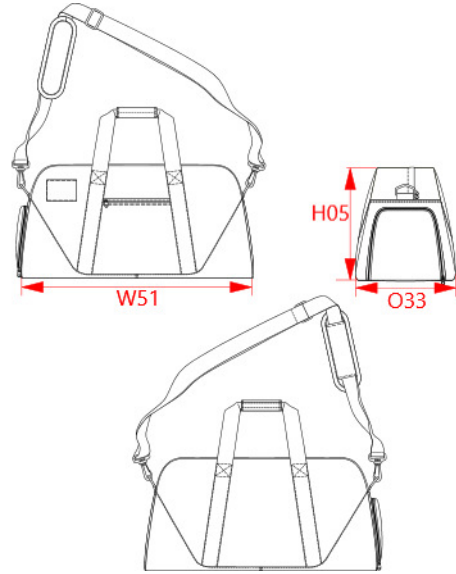

REFERENCE : KI0610

SIZES : U

COMPOSITION :

Main fabric : Polyester 600D PVC backing 100%polyester
 Main fabric : Polyester 600D PVC backing As contrast fabric color. 100%polyester

Lining : Polyester 210D PU backing - 75 As lining for lateral pocket + inner carton board. 100%polyester

Padding : Special PAD for shoulder & shoulder straps of backpacks On inside of shoulder pad.

TECHNICAL DETAIL :

PVC backing

ARTICLE WEIGHT :

870 gr/pc

DESCRIPTION	
Français :	Sac de voyage
English :	Travel bag
Nederlands :	Travel bag
Deutsch :	Duffeltasche
Español :	Bolsa de viaje
Italiano :	Borsa sportiva o tempo libero
Português :	Saco duffle

COLORS	PANTONE SERIGRAPHIE
Black	Black
Royal blue / Dark grey	287C / 432C
Navy	433C
Red / Black	1795C / Black

MEASUREMENT						
Description	U					
H05 Hauteur totale / Total height	32					
W51 Total width	70					
O33 Deep of bottom part	30					

PACKING	
Box	20 pcs / box U => L:75cm W:36cm H:38cm GW:17,5kg NW:16kg