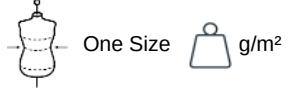

KI0653

Recycled essential sports bag

100% polyester. Essential sports bag made from 50% recycled polyester. Side pocket with zip fastening.

More information

Logistic

Country of origin

CN - China

Customs code

42029291

Washing instructions

KI0653

Recycled essential sports bag

Dimensions (cm)

Measurements in cm	One size
AU07 - Total width	44.00
AU09 - Depth of bottom part	20.00
AU12 - Total height	23.00

KI0653

Recycled essential sports bag