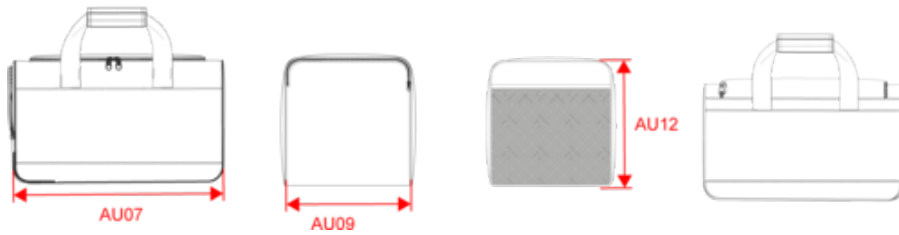

42029291

Washing instructions

KI0653

Recycled essential sports bag

Dimensions (cm)

Measurements in cm	One size
AU07 - Total width	44.00
AU09 - Depth of bottom part	20.00
AU12 - Total height	23.00

KI0653

Recycled essential sports bag