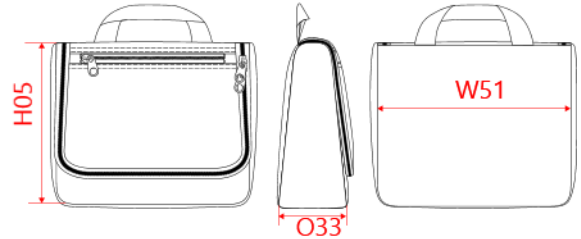

REFERENCE : KI0706

SIZES : U

COMPOSITION :

Main fabric : Polyester oxford 600D PVC backing 100% polyester

Lining : Polyester 210D PU backing - 75 As internal lining. 100%polyester

Mesh : Nylon Mesh On inside for one pocket + organizer. 100% polyamide

Padding : special PAD Thicknes 3mm. As padding on flap, front, back and side panels.

TECHNICAL DETAIL :

PVC backing

ARTICLE WEIGHT :

120 gr/pc

DESCRIPTION	
Français :	Trousse de toilette
English :	Vanity case
Nederlands :	Vanity case
Deutsch :	Beauty case
Español :	Neceser
Italiano :	Necessaire
Português :	Necessaire

COLORS	PANTONE SERIGRAPHIE
Black	Black

MEASUREMENT							
Description	U						
H05 Hauteur totale / Total height	19						
W51 Total width	23						
O33 Deep of bottom part	8						

PACKING	
Box	50 pcs / box U => L:48cm W:28,5cm H:47cm GW:6,9Kg NW:5,9Kg