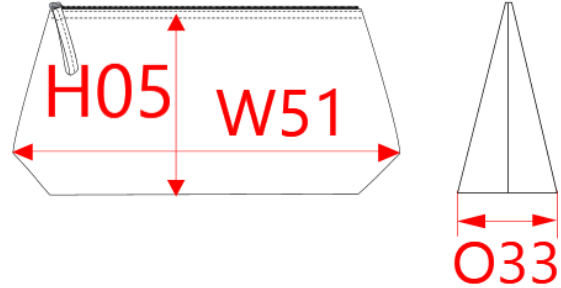

REFERENCE : KI0728

SIZES : U

COMPOSITION :

Main fabric : Laminated cotton canvas - 310 For vanity and puller 100%cotton

TECHNICAL DETAIL :

Oekotex certified

ARTICLE WEIGHT :

35 gr/pc

COLORS	PANTONE SERIGRAPHIE
Black	Black
Dusty Pink	486C
Fuchsia	7425C
Midnight Blue	7547C
Natural	7534C

MEASUREMENT							
Description	U						
W51 Total width	26						
H05 Hauteur totale / Total height	12						
O33 Deep of bottom part	5						

PACKING	
Box	200 pcs / box U => L:60cm W:32cm H:30cm GW:11.23kg NW:10kg