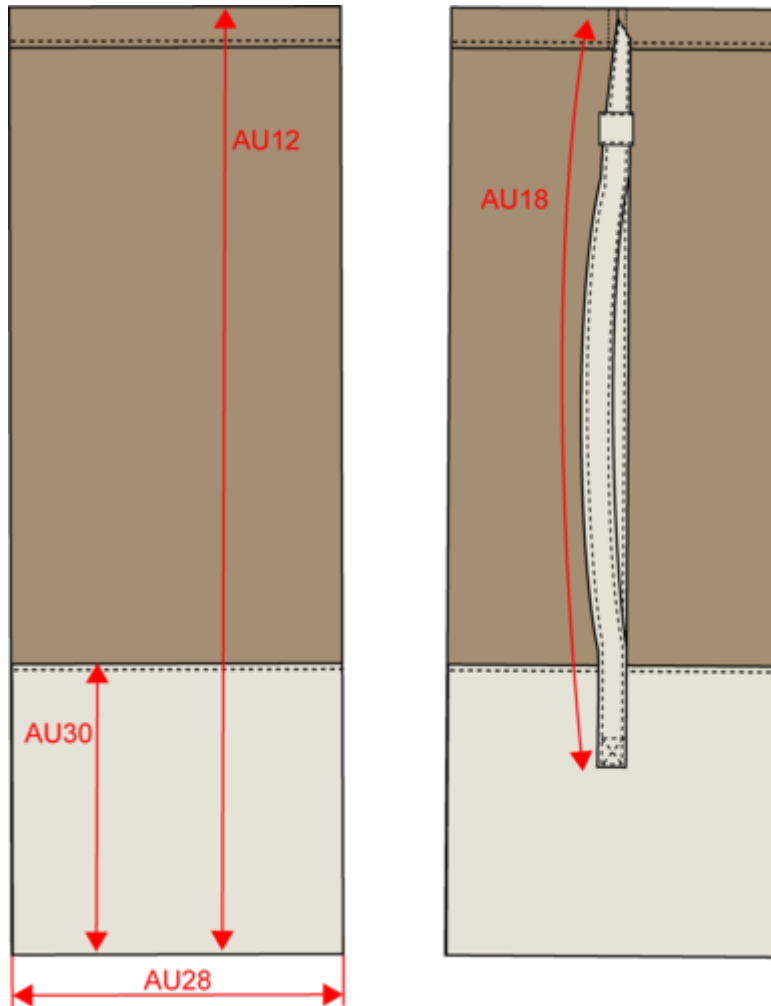

42029291

Washing instructions

Hemp /
Natural

Dimensions (cm)

Measurements in cm	One size
AU12 - Total height	77.00
AU18 - Shoulder straps total height	63.00
AU28 - Bottom width	29.00
AU30 - Bottom yoke height	23.50

RVB : 229,227,215

Pantone C : 7534C

Pantone TCX : 12-0404TCX

Logistic

1

50

Sizes	Width (cm)	Height (cm)	Length (cm)	Net weight (kg)	Gross weight (kg)	Pieces/Box	Pieces/Bundle
One Size	32.00	40.00	42.00	8.70000	11.20000	50	1