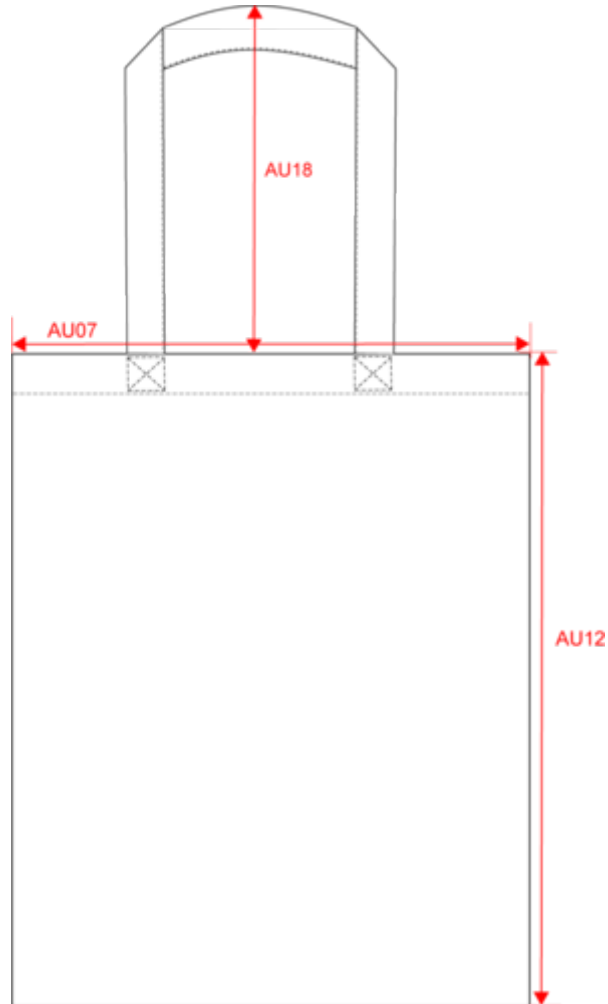

### Dimensions (cm)

Measurements in cm	One size
AU12 - Total height	42.00
AU18 - Shoulder straps total height	32.00
AU07 - Total width	38.00

KI0755