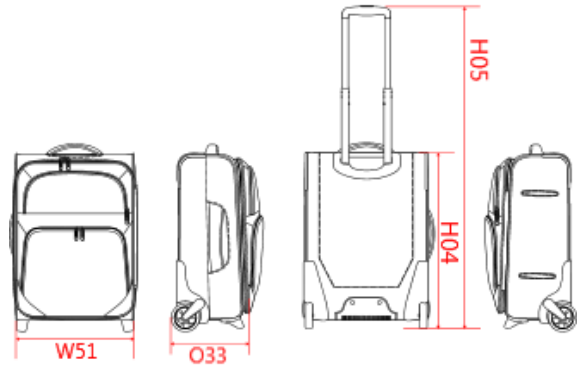

REFERENCE : KI0836

SIZES : U

COMPOSITION :

Main fabric : Polyester 400x500D- 800 - PVC backing As main fabric. 100% polyester

Lining : Polyester 210D PU backing - 100 For inner lining. 100%polyester

Material 2 : PU faux leather nappa For bottom corners. 100% polyurethane

Mesh : Polyester mesh - 80 For inner pocket compartment. 100% polyester

Material 3 : ABS plastic quality For side foot + corner protectors. 100%acrylonitrile butadiene styrene

Wad 1 : PP board For bottom of the trolley. 5mm thickness. Polypropylene

Material 4 : EVA quality For inside foam 2mm thicknes. 100% ethylene vinyl acetate

Material 5 : Aluminium quality For trolley system. 100% aluminium

Material 6 : PP plastic quality For bottom fotts. 100% polypropylene

TECHNICAL DETAIL :

PVC backing

ARTICLE WEIGHT :

gr/pc

DESCRIPTION	
Français :	Sac trolley cabine
English :	Cabin size trolley suitcase
Nederlands :	Cabin size trolley suitcase
Deutsch :	Trolley - Kabinentasche
Español :	Maleta trolley de cabina
Italiano :	Trolley cabina
Português :	Trolley cabine

COLORS	PANTONE SERIGRAPHIE
Black	Black

MEASUREMENT	
Description	U
H05 (M) Hauteur totale / Total height	97,50
H04B Hauteur côté dos / Back side length	50
O33 Deep of bottom part	23
W51 Total width	37

PACKING	
Box	1 pcs / box Size => L:38.5 W:24 H:54 GW:3.4kg NW:2.75kg