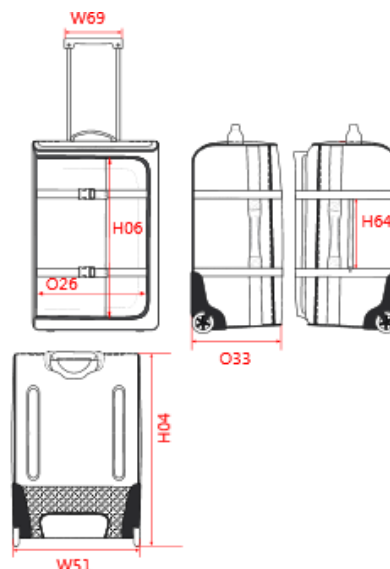

**REFERENCE :** KI0841

**SIZES :** U

**COMPOSITION :**

Main fabric : PVC Tarpaulin PVC

Fabric 2 : Polyester 600D PVC coating - 620 On front part  
100%polyester

Lining : Polyester 210D PU backing - 75 As inside lining. 100%  
polyester

Material 7 : EVA quality For piping 100%ethylene vinyl acetate

Material 3 : Plastic quality For top handle and top part of trolley  
system

For corner

**ARTICLE WEIGHT :**

3855 gr/pc

DESCRIPTION		COLORS	PANTONE SERIGRAPHIE
<b>Français :</b> Sac Trolley "Blackline" imperméable - Format Medium <b>English :</b> "Blackline" waterproof trolley bag - Medium Size <b>Nederlands :</b> Waterdichte trolleytas 'Blackline' - Medium formaat <b>Deutsch :</b> Wasserdichte Trolley-Tasche „Blackline“ – mittel <b>Español :</b> Bolsa trolley «Blackline» impermeable - Formato mediano <b>Italiano :</b> Trolley "Blackline" impermeabile - Formato medio <b>Português :</b> Saco trolley impermeável "Backline" – formato médio		Black	Black
MEASUREMENT			
Description	U		
<b>H06</b> Hauteur milieu devant / Middle front length	57		
<b>O26</b> Largeur rabat / Flap width	32		
<b>H64</b> Height of lateral panel until zip	25		
<b>W51</b> Total width	34		
<b>O33</b> Deep of bottom part	36		
<b>H04</b> Hauteur coté / Side length	65		
<b>W69</b> Width of Trolley top handle	17		
PACKING			
Box	2 pcs / box U => L:70.5cm W:37cm H:30cm GW:8.4kg NW:7.4kg		