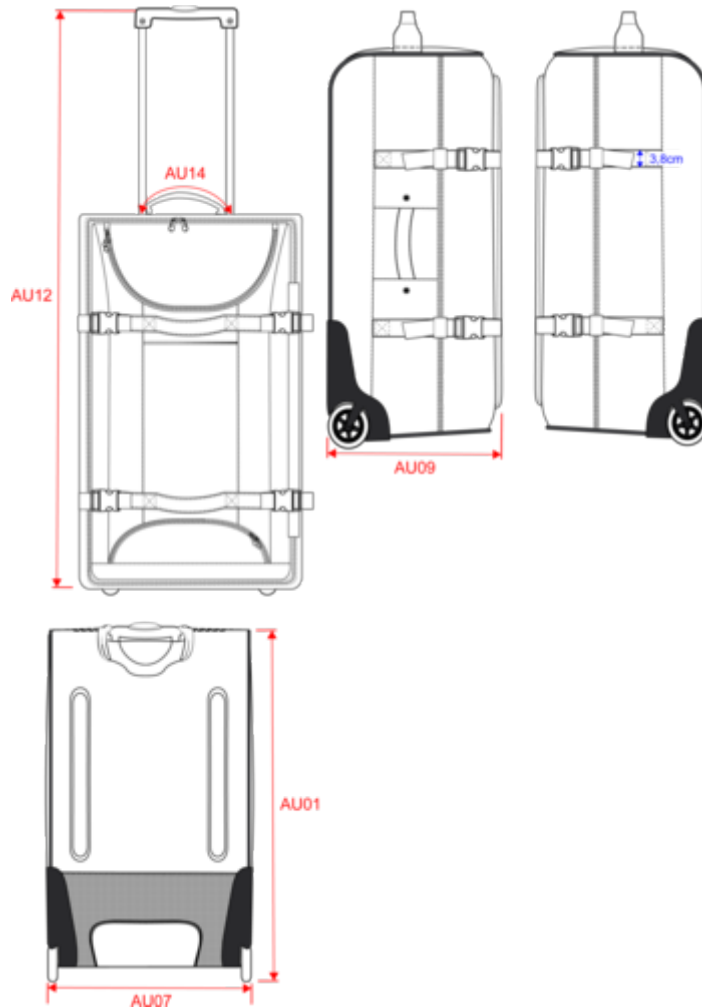

#### Washing instructions

Black

Dimensions (cm)

Measurements in cm	One size
AU01 - Side height	77.00
AU07 - Total width	38.50
AU09 - Depth of bottom part	35.00
AU12 - Total height	107.00
AU14 - Handle length	23.50