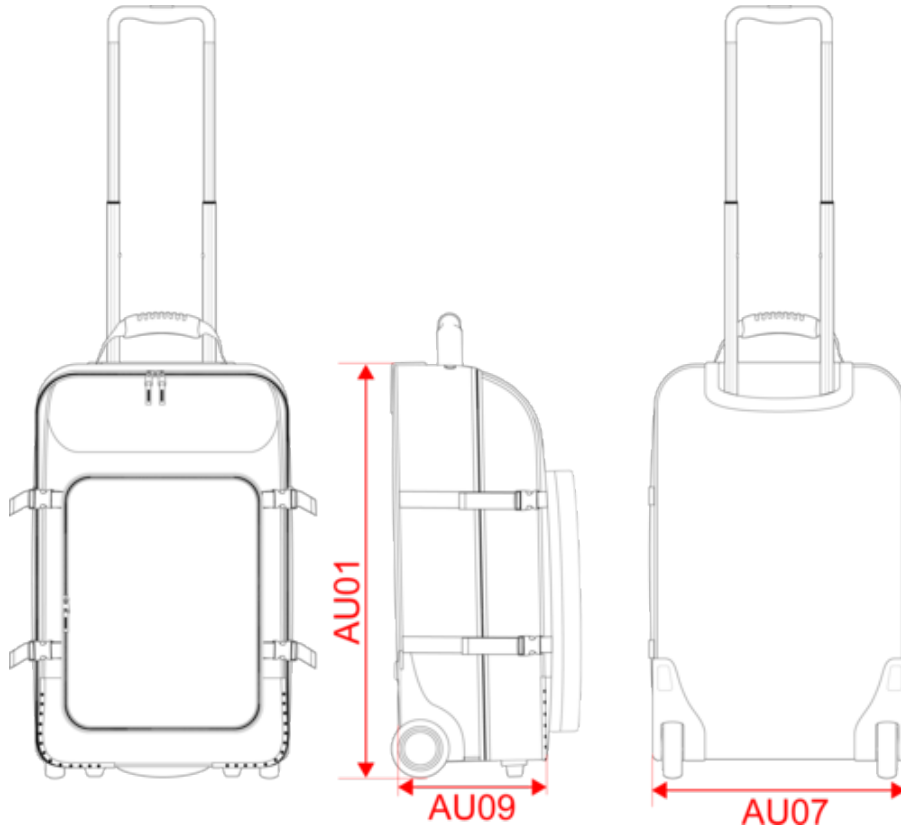

KI0847

Cabin trolley

- Removable front panel for easier decoration access.
- Cabin bag size.
- 2 very practical separate multi-purpose compartments.

100% polyester. Trolley suitable for hand luggage. Removable front panel to allow easier printing or embroidery. Two separate inner compartments. Reinforced rubber handles.

More information

Logistic

Country of origin

Customs code

Washing instructions

KI0847

Cabin trolley

Dimensions (cm)

Measurements in cm	One size
AU01 - Side height	55.00
AU07 - Total width	34.00
AU09 - Depth of bottom part	20.00

KI0847

Cabin trolley

Colours information

Black

RVB : 35,35,37
Pantone C : Black
Pantone TCX : 19-4004TCX

Tin Grey Heather

RVB :
Pantone C :
Pantone TCX :

Logistic

1

2

Sizes	Width (cm)	Height (cm)	Length (cm)	Net weight (kg)	Gross weight (kg)	Pieces/Box	Pieces/Bundle
One Size	40.00	0.00	60.00	0.00000	0.00000	2	0