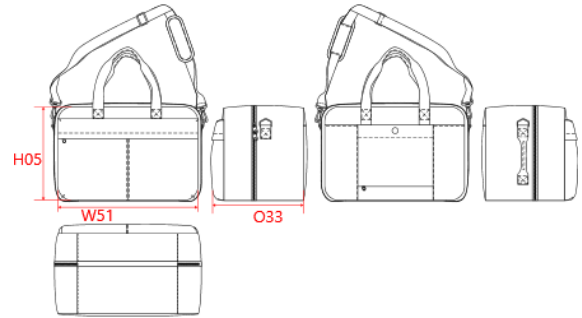

REFERENCE : KI0930

SIZES : U

COMPOSITION :

Main fabric : Polyester 600D Oxford PVC backing · 400 100% polyester

Lining : T/C Polyester lining · 115 As inside lining. 100% Polyester

Mesh : Polyester mesh · 160 On inside, as closing of inner compartments. 100% Polyester

TECHNICAL DETAIL :

PVC backing

ARTICLE WEIGHT :

700 gr/pc

DESCRIPTION		COLORS	PANTONE SERIGRAPHIE
Français : Sac de voyage English : Travel bag Nederlands : Reistas Deutsch : Reisetasche Español : Bolsa de viaje Italiano : Borsa da viaggio Português : Saco de viagem		Black	Black

MEASUREMENT							
Description	U						
H05 Hauteur totale / Total height	32						
W51 Total width	45						
O33 Deep of bottom part	31						

PACKING	
Box	20 pcs / box Size => L:53cm W:41cm H:80cm GW:19,4Kg NW:18,4Kg