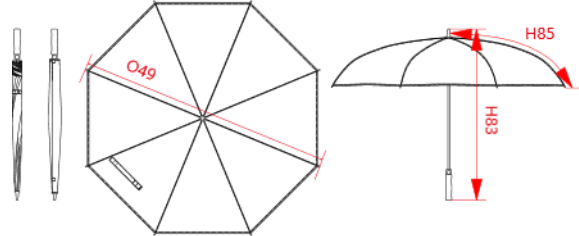

REFERENCE : KI2006

SIZES : U

COMPOSITION :

Main fabric : Polyester 210T - 60 Main color fabric, for umbrella + pouch. 100%polyester

Main fabric : Polyester 210T - 60 As binding all around the umbrella and the ribs and the pouch. 100%polyester

Material 3 : Fiberglass quality For shaft, ribs(8) and stretchers. 100%fiber glass

Material 4 : EVA quality For handle. 100%ethylene vinyl acetate

Material 5 : PA plastic quality For runner. 100%polyamide

Material 6 : PP plastic quality For top tip + tips + top part of handle where opening button. 100%polypropylene

Material 6 : PP plastic quality For opening button on handle. 100%polypropylene

Material 7 : Metal quality For the bottom and top spring of runner. 100%steel

TECHNICAL DETAIL :

Auto opening

ARTICLE WEIGHT :

525 gr/pc

DESCRIPTION	
Français :	Parapluie de golf ouverture automatique
English :	Automatic golf umbrella
Nederlands :	Automatische golf paraplu
Deutsch :	Automatik golfschirm
Español :	Paraguas de golf apertura automática
Italiano :	Ombrello golf automatico
Português :	Chapéu de chuva de golfe automático

COLORS	PANTONE SERIGRAPHIE
Black / Black	Black / Black
Fuchsia / Slate grey	219C / 424C
Navy / Slate Grey	433C / 424C
Orange / Dark grey	1495C / 432C
Red / Light grey	1795C / 2331C
Royal blue / Dark grey	287C / 432C
White / White	White / White
Yellow / Dark grey	109C / 432C

MEASUREMENT	
Description	U
O49 Diameter of the umbrella	125
H84 Height of the umbrella's handle	17,50
H83 Height of the umbrella's shaft	95
H85 Length of the umbrella's ribs	73

PACKING	
Box	20 pcs / box U => L:100cm W:24,5cm H:20cm GW:12Kg NW:10,5Kg