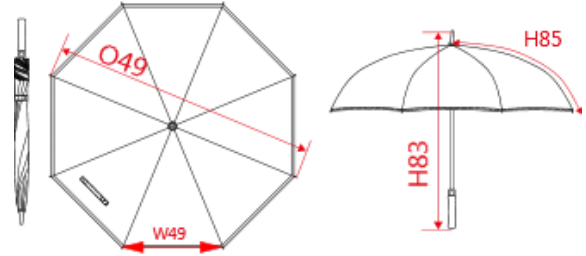

REFERENCE : KI2018

SIZES : U

COMPOSITION :

Main fabric : Polyester pongee 190T - 70 For pannels + belt closure tape 100%polyester

Main fabric : Polyester pongee 190T - 70 For contrasted binding 100%polyester

TECHNICAL DETAIL :

Auto-open

ARTICLE WEIGHT :

574 gr/pc

| DESCRIPTION | | COLORS | PANTONE SERIGRAPHIE |
|---|---|-------------------------|---------------------|
| Français : Parapluie automatique English : Automatic umbrella Nederlands : Automatische paraplu Deutsch : Automatik-Regenschirm Español : Paraguas automático Italiano : Ombrello automatico Português : Chapéu de chuva com abertura automática | | Black / Wine | Black / 504C |
| | | Royal blue / Red | 7687C / 200C |
| | | Storm grey / Royal blue | 425C / 287C |
| | | Navy / Snow grey | 433C / 421C |
| MEASUREMENT | | | |
| Description | U | | |
| O49 Diameter of the umbrella | 118 | | |
| H83 Height of the umbrella's shaft | 93 | | |
| H85 Length of the umbrella's ribs | 68 | | |
| W49 Bottom panel width | 44 | | |
| PACKING | | | |
| Box | 20 pcs / box U => L:95.5cm W:24.5cm H:20cm GW:12.40kg NW:11.40kg | | |