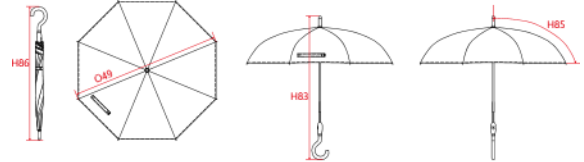

REFERENCE : KI2031

SIZES : U

COMPOSITION :

Main fabric : Polyester Pongee 180T 100% Polyester

Material 3 : Matt Plastic quality For top part of the handle + top tip. 100%plastic

Material 3 : Shiny Plastic quality For handle. 100%plastic

Material 2 : Fiberglass quality For ribs. 100%fiber glass

Material 2 : Steel quality For shaf + stretchers. 100%steel

Material 1 : Metal quality blacken finishing, for tips. 100%metal

ARTICLE WEIGHT :

460 gr/pc

DESCRIPTION		COLORS	PANTONE SERIGRAPHIE
Français : Parapluie mât coulissant English : Sliding shaft umbrella Nederlands : Paraplu met schuifstock Deutsch : Regenschirm mit Gleitmechanismus Español : Paraguas con mastil corredero Italiano : Ombrello con asta scorrevole Português : Chapéu de chuva cabo deslizante		Black	Black
MEASUREMENT			
Description	U		
H86 Height of the umbrella when folded	84,50		
O49 Diameter of the umbrella	101		
H83 Height of the umbrella's shaft	91		
H85 Lenght of the umbrella's ribs	61		
PACKING			
Box	20 pcs / box Size => L:88,5cm W:25cm H:20cm GW:10,85Kg NW:9,85Kg		