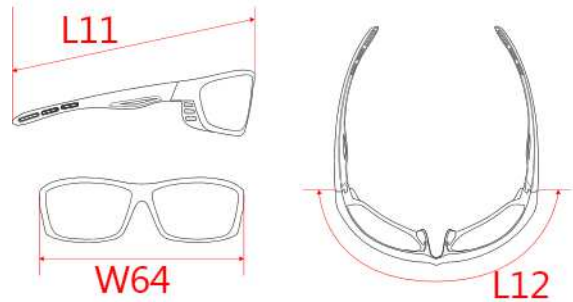

REFERENCE : KI3028

SIZES : U

COMPOSITION :

Main material : PC quality 100%polycarbonate
 Material 2 : Thermoplastic rubber quality As decoration inserts on arms. 100%rubber
 Material 2 : Thermoplastic rubber quality On inner bridge on front frame. 100%rubber

FABRIC CONSTRUCTION AND FINISHING :

Category 3 - UV400 Protection

ARTICLE WEIGHT :

50 gr/pc

DESCRIPTION		COLORS	PANTONE SERIGRAPHIE
Français : Lunettes de soleil sport English : Sports sunglasses Nederlands : Sport zonnebril Deutsch : Sport Sonnenbrille Español : Gafas de sol para deporte Italiano : Occhiali da sole sportivi Português : Óculos de sol		Black / Dark grey	Black / 432C
		Lime / Royal blue	367C / 287C
		White / Lime	White / 367C
MEASUREMENT			
Description	U		
L11 Sunglasses arms length	16,50		
W64 Sunglasses width	14		
L12 Frame sunglasses total length	19		
PACKING			
Box	200 pcs / box U => L:58cm W:34cm H:40 GW:11Kg NW:10Kg		