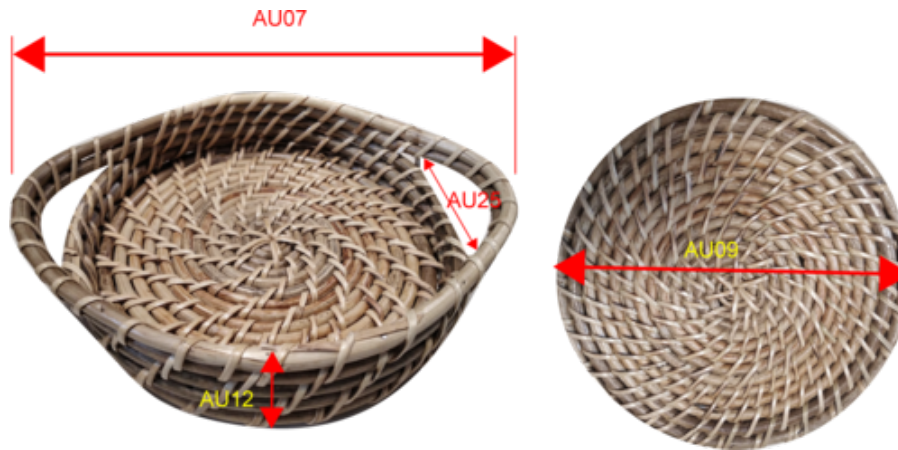

KI5902

Hand-woven rattan basket

- Hand-woven from rattan plant fibre.
- Ideal for storage and decoration (home, spa, hotel, boutique, etc.).
- Hard-wearing and practical.

Hand-woven rattan basket, available in different sizes. The handles are integrated in the basket with a slightly oval shape.

KI5902

Hand-woven rattan basket

Dimensions (cm)

Measurements in cm	S	M	L
AU07 - Total width	25.50	44.50	48.50
AU09 - Depth of bottom part	20.00	35.00	50.00
AU12 - Total height	4.50	6.50	10.00
AU25 - Handle width	10.00	12.00	14.00