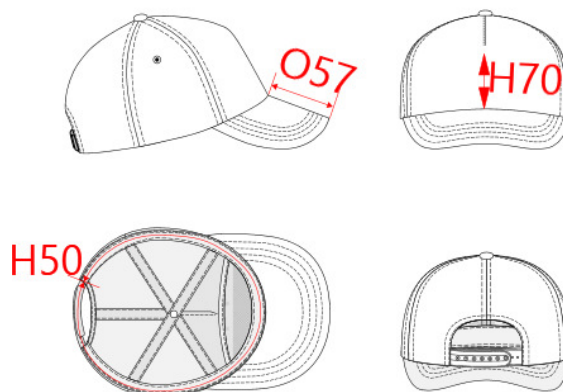

REFERENCE : KP034

SIZES : U

COMPOSITION :

Main fabric : Cotton twill 155 100%cotton

Material 6 : Rubber quality As inner structure on fabric recovered peak. 100%PP

ARTICLE WEIGHT :

46gr/pc

DESCRIPTION
<b>Français</b> : First - Casquette 5 panneaux
<b>English</b> : First - 5 panel cap
<b>Nederlands</b> : First - Pet met 5 panelen
<b>Deutsch</b> : First - 5 panel kappe
<b>Español</b> : First - Gorra 5 paneles
<b>Italiano</b> : First - Cappellino 5 pannelli
<b>Português</b> : First Boné 5 painéis

COLORS	PANTONE SERIGRAPHIE
Navy	433C
Red	200C
White	White
Orange	1585C
Forest green	5605C
Black	Black
Royal blue	287C
Yellow	1225C

MEASUREMENT	
Description	U
H50 Tour de tête / Head measurement	58
O57 Deep of the peak on baseball cap	8,30
H70 Height of front panel	8,50

CARE LABEL				

PACKING	
Box	100 pcs / box U => L:45cm W:40cm H:32cm GW:7.00kg NW:5.00kg