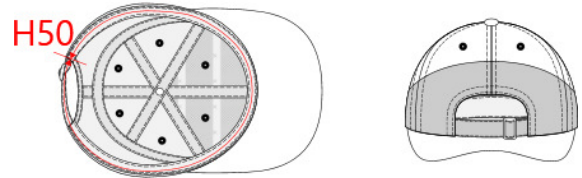

**REFERENCE :** KP045

**SIZES :** U

**COMPOSITION :**

Main fabric : Brushed cotton twill 260 100%cotton

Main fabric : Brushed cotton twill 260 For contrasted parts:

-Outer band of peak (width 20mm)

-Bottom side & back parts

Material 6 : Rubber quality As inner structure of the peak. 100% rubber

**ARTICLE WEIGHT :**

76gr/pc

| DESCRIPTION  |  |
|--|--|
| <b>Français :</b> Racing - Casquette bicolore 6 panneaux |  |
| <b>English :</b> Racing - Bi-colour 6 panel cap          |  |
| <b>Nederlands :</b> Racing - Tweekleurige pt met 6 panel |  |
| <b>Deutsch :</b> Racing -Kappe 6 panel                   |  |
| <b>Español :</b> Racing - Gorra bicolor 6 paneles        |  |
| <b>Italiano :</b> Racing - Cappellino 6 pannelli         |  |
| <b>Português :</b> Racing - Boné bicolor de 6 painéis    |  |

| MEASUREMENT                                 |          |
|---|----------|
| <b>Description</b>                          | <b>U</b> |
| <b>H50</b> Tour de tête / Head measurement  | 58       |
| <b>O57</b> Deep of the peak on baseball cap | 7        |