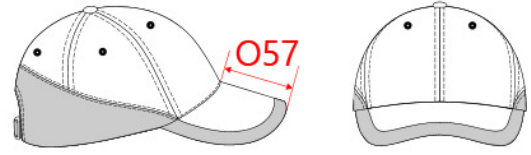

**REFERENCE :** KP045

**SIZES :** U

**COMPOSITION :**

Main fabric : Brushed cotton twill 260 100%cotton

Main fabric : Brushed cotton twill 260 For contrasted parts:

-Outer band of peak (width 20mm)

-Bottom side & back parts

Material 6 : Rubber quality As inner structure of the peak. 100% rubber

**ARTICLE WEIGHT :**

76gr/pc

| DESCRIPTION  |  |
|--|--|
| <b>Français :</b> Racing - Casquette bicolore 6 panneaux |  |
| <b>English :</b> Racing - Bi-colour 6 panel cap          |  |
| <b>Nederlands :</b> Racing - Tweekleurige pt met 6 panel |  |
| <b>Deutsch :</b> Racing -Kappe 6 panel                   |  |
| <b>Español :</b> Racing - Gorra bicolor 6 paneles        |  |
| <b>Italiano :</b> Racing - Cappellino 6 pannelli         |  |
| <b>Português :</b> Racing - Boné bicolor de 6 painéis    |  |