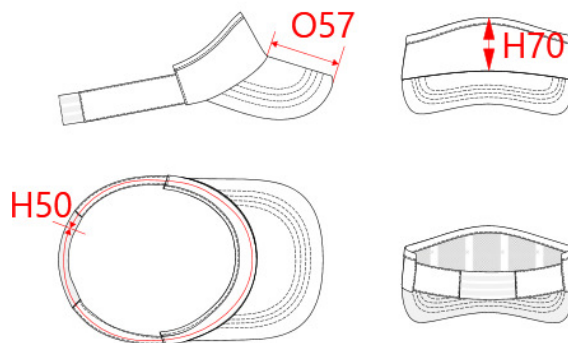

REFERENCE : KP057

SIZES : U

COMPOSITION :

Main fabric : Cotton twill 175 For outer & under peak, front part with binding, outer side band. 100%cotton

Fabric 2 : Terry towelling For under front part. 100%cotton

Material 6 : Rubber quality As inner structure of the peak. 100% rubber

ARTICLE WEIGHT :

42gr/pc

DESCRIPTION
Français : Visor - Visière
English : Sports sun visor
Nederlands : Visor - Zonneklep
Deutsch : Visor - Schirmmütze
Español : Visor - Visera
Italiano : Visor - Visiera
Português : Visor - Pala

COLORS	PANTONE SERIGRAPHIE
Navy	433C
White	White

MEASUREMENT	
Description	U
H50 Tour de tête / Head measurement	55
O57 Deep of the peak on baseball cap	7
H70 Height of front panel	6

CARE LABEL

PACKING	
Box	100 pcs / box U => L:54cm W:49cm H:28cm GW:8.30kg NW:6.00kg