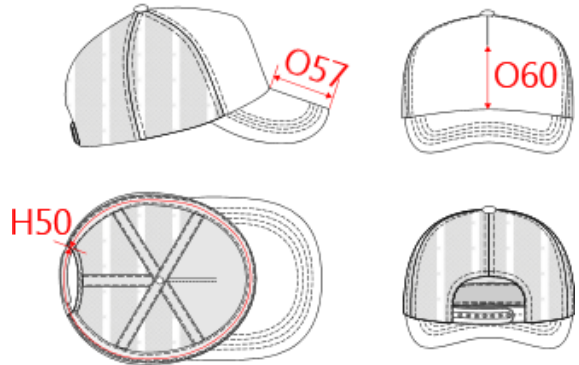

**REFERENCE :** KP111

**SIZES :** U

**COMPOSITION :**

Main fabric : Polyester interlock-150 For front panel of the crown. 100% Polyester

Main fabric : Polyester interlock-150 For the peak. 100% Polyester

Fabric 2 : Polyester mesh · 110 For the 4 back panels of the crown. 100% Polyester

Material 6 : Rubber quality As curved inner structure of the peak. 100%rubber

**ARTICLE WEIGHT :**

63gr/pc

DESCRIPTION	
<b>Français :</b> Casquette Trucker - 5 panneaux	
<b>English :</b> Trucker mesh cap - 5 panels	
<b>Nederlands :</b> Trucker - Pet met 5 panelen	
<b>Deutsch :</b> Trucker Netz Kappe 5 Panel	
<b>Español :</b> Gorra trucker 5 paneles	
<b>Italiano :</b> Cappellino trucker 5 pannelli	
<b>Português :</b> Boné Trucker - 5 painéis	

MEASUREMENT	
Description	U
<b>H50</b> Tour de tête / Head measurement	58
<b>O57</b> Deep of the peak on baseball cap	6,80
<b>O60</b> Front part print height	9

CARE LABEL				

PACKING	
Box	100 pcs / box U => L:60cm W:40cm H:cm GW:kg NW:kg