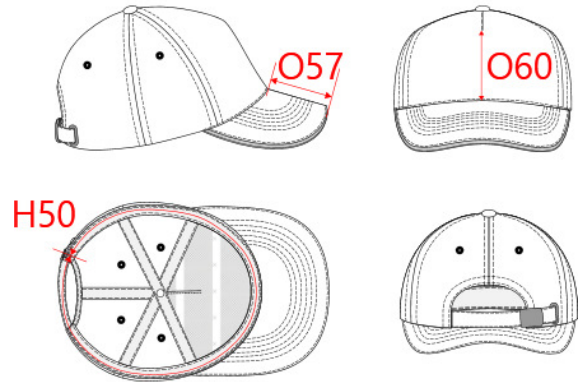

REFERENCE : KP124

SIZES : U

COMPOSITION :

Main fabric : Brushed cotton twill 180 With laminated front panel 100% Cotton

Main fabric : Brushed cotton twill 180 For contrasted peak sandwich. 100% Cotton

Material 6 : Rubber quality For the recovered fabric peak. 100% rubber

ARTICLE WEIGHT :

82gr/pc

DESCRIPTION	
Français : Casquette avec sandwich contrasté - 5 panneaux	
English : Sandwich peak cap - 5 Panels	
Nederlands : Pet met 5 panelen en contrasterende bias	
Deutsch : Kappe mit Sandwich - Schirm 5-Panel	
Español : Gorra con sandwich contrastado 5 paneles	
Italiano : Cappellino con visiera a sandwich 5 pannelli	
Português : Boné sandwich - 5 painéis	

MEASUREMENT	
Description	U
H50 Tour de tête / Head measurement	58
O57 Deep of the peak on baseball cap	7,30
O60 Front part print height	8,50

CARE LABEL				

PACKING	
Box	100 pcs / box U => L:51cm W:45cm H:36cm GW:11kg NW:8.2kg