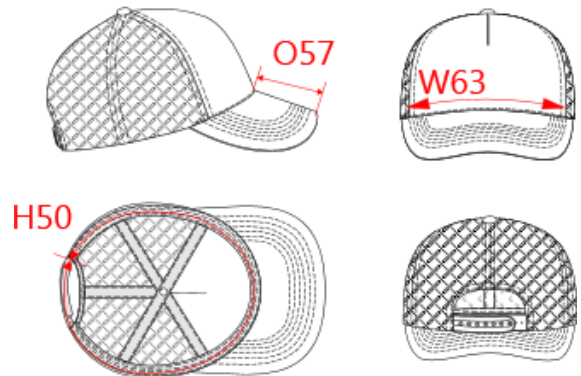

REFERENCE : KP171

SIZES : U

**COMPOSITION :**

Main fabric : Polyester knitted - 465 For solid colors

For front panels and peak 100%polyester

Main fabric : Polyester knitted - 410 For heather colors

For front panels and peak 100%polyester

Mesh : Polyester mesh - 100 For back panels 100%polyester

**ARTICLE WEIGHT :**

92 gr/pc

DESCRIPTION
<b>Français :</b> Casquette Trucker - 5 panneaux
<b>English :</b> Trucker cap - 5 panels
<b>Nederlands :</b> Pet Trucker - 5 panelen
<b>Deutsch :</b> Trucker-Kappe – 5 Panels
<b>Español :</b> Gorra Trucker - 5 paneles
<b>Italiano :</b> Cappellino Trucker - 5 pannelli
<b>Português :</b> Boné Trucker – 5 painéis

COLORS	PANTONE SERIGRAPHIE
Black / Black	Black / Black
Navy / Navy	433C / 433C
White-Black Heather / Black	White / Black

MEASUREMENT						
Description	U					
<b>H50</b> Tour de tête / Head measurement	58					
<b>W63</b> Width of front panel on bottom	19					
<b>O57</b> Deep of the peak on baseball cap	7					

CARE LABEL				

PACKING	
Box	100 pcs / box U => L:60cm W:46cm H:38cm GW:11.3kg NW:9.1kg