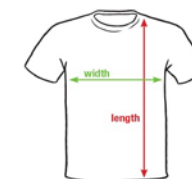

¹ excl. waistband

STEDMAN® ACTIVE // GARMENT SIZES

All garment sizes...

... are in cm.

... are subject to the tolerance of $\pm 2,5$ cm.

... might be subject to change without further notice.

Code	Stedman® Active	Fit	S		M		L		XL		2XL	
			width	length	width	length	width	length	width	length	width	length
ST5010	Active Fleece Vest for men	Regular Fit	52,0	71,0	55,0	73,0	58,0	75,0	61,0	77,0	64,0	78,5
ST5020	Active Fleece Half-Zip for men	Regular Fit	53,5	70,0	56,5	72,0	59,5	74,0	63,5	76,0	67,5	78,5
ST5030	Active Fleece Jacket for men	Regular Fit	54,0	69,0	57,0	71,0	60,0	73,0	64,0	75,0	68,0	77,0
ST5040	Active Power Fleece Jacket for men	Regular Fit	53,0	69,0	56,0	71,0	59,0	73,0	62,0	75,0	65,0	77,0
ST5050	Active Teddy Fleece Jacket for men	Regular Fit	53,0	69,0	56,0	71,0	59,0	73,0	63,0	75,0	67,0	77,0
ST5060	NEW! Active Melange Fleece Jacket for men	Regular Fit	52,0	69,0	55,0	71,0	58,0	73,0	62,0	75,0	66,0	77,0
ST5100	Active Fleece Jacket for women	Regular Fit	49,0	66,0	52,0	67,5	55,0	69,0	59,0	71,5	-	-
ST5110	Active Fleece Vest for women	Regular Fit	49,0	65,5	52,0	67,5	55,0	69,5	59,0	71,5	-	-
ST5120	Active Power Fleece Jacket for women	Regular Fit	51,0	65,0	54,0	67,0	57,0	70,0	61,0	72,0	-	-
ST5130	Active Teddy Fleece Jacket for women	Regular Fit	49,0	66,0	52,0	68,0	55,0	70,0	59,0	71,5	-	-
ST5140	NEW! Active Melange Fleece Jacket for women	Regular Fit	50,0	62,0	53,0	64,0	56,0	66,0	60,0	67,0	-	-
ST5170	Active Fleece Jacket for children	Regular Fit	41,0	51,0	44,0	56,0	47,0	61,0	50,0	65,0	-	-
ST5180	Active Teddy Fleece Jacket for children	Regular Fit	42,0	50,5	45,0	55,0	48,0	61,0	51,0	65,0	-	-
ST5200	NEW! Active Padded Jacket for men	Regular Fit	53,0	70,0	56,0	72,0	59,0	74,0	62,0	76,0	65,0	78,0
ST5210	NEW! Active Padded Vest for men	Regular Fit	53,0	70,0	56,0	72,0	59,0	74,0	62,0	76,0	65,0	78,0
ST5220	NEW! Active Urban Padded Jacket for men	Regular Fit	56,0	69,0	59,0	70,0	62,0	71,0	65,0	72,0	68,0	73,0
ST5300	NEW! Active Padded Jacket for women	Regular Fit	49,0	64,0	52,0	65,0	55,0	66,0	59,0	67,0	-	-
ST5310	NEW! Active Padded Vest for women	Regular Fit	49,0	64,0	52,0	65,0	55,0	66,0	59,0	67,0	-	-
ST5320	NEW! Active Urban Padded Jacket for women	Regular Fit	49,0	55,0	52,0	56,0	55,0	57,0	58,0	58,0	-	-
ST5600	Active Sweat Hoody for men	Regular Fit	54,0	67,0	57,0	69,0	60,0	71,0	63,0	73,0	66,0	75,0
ST5610	Active Sweatjacket for men	Regular Fit	54,0	67,0	57,0	69,0	60,0	71,0	63,0	73,0	66,0	75,0
ST5620	Active Sweatshirt for men	Regular Fit	52,0	71,0	55,0	73,0	58,0	75,0	61,0	77,0	64,0	78,0
ST5700	Active Sweat Hoody for women	Regular Fit	50,0	62,0	53,0	64,0	56,0	66,0	60,0	67,0	-	-
ST5710	Active Sweatjacket for women	Regular Fit	51,0	62,0	54,0	64,0	57,0	67,0	61,0	69,0	-	-
ST5770	Active Sweatjacket for children	Regular Fit	41,0	49,0	44,0	53,0	47,0	59,0	50,0	63,0	-	-
ST5800	Active Bonded Fleece Hoody for men	Regular Fit	52,0	69,0	55,0	71,0	58,0	72,5	62,0	74,5	66,0	77,0
ST5810	Active Bonded Fleece Jacket for men	Regular Fit	54,0	69,0	57,0	71,0	60,0	73,0	64,0	75,0	68,0	77,0
ST5830	Active Performance Jacket for men	Regular Fit	53,0	69,0	56,0	71,0	59,0	73,0	62,0	75,0	65,0	77,0
ST5850	Active Knit Fleece Jacket for men	Regular Fit	52,0	69,0	55,0	71,0	58,0	73,0	62,0	75,0	66,0	77,0
ST5910	Active Bonded Fleece Jacket for women	Regular Fit	49,0	66,0	52,0	68,0	55,0	70,0	59,0	71,5	-	-
ST5930	Active Performance Jacket for women	Regular Fit	50,0	65,0	53,0	67,0	56,0	69,0	60,0	71,0	-	-
ST5950	Active Knit Fleece Jacket for women	Regular Fit	50,0	65,5	53,0	67,5	56,0	69,5	60,0	71,0	-	-
ST5970	NEW! Active Knit Fleece Jacket for children	Regular Fit	42,0	50,5	45,0	55,0	48,0	61,0	51,0	65,0	-	-
ST8000	Active Sports-T for men	Body Fit	47,0	69,0	50,0	72,0	53,0	73,0	56,0	75,0	59,0	77,0