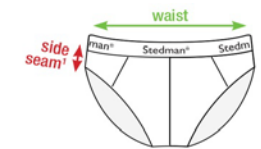

STEDMAN® STARS // GARMENT SIZES

All garment sizes...

... are in cm.

... are subject to the tolerance of $\pm 2,5$ cm.

... might be subject to change without further notice.

Code	Stedman® Stars	Fit	S		M		L		XL		2XL	
			width	length	width	length	width	length	width	length	width	length

Code	Stedman® Stars Underwear	Fit	S		M		L		XL		2XL	
			waist	side seam ¹	waist	side seam ¹	waist	side seam ¹	waist	side seam ¹	waist	side seam ¹
ST9691	DEXTER Boxers for men	Body Fit	31,0	18,0	34,0	20,0	37,0	22,0	40,0	24,0	43,0	26,0
ST9692	DEXTER Briefs for men	Body Fit	32,0	2,0	34,0	3,0	36,0	4,0	38,0	5,0	40,0	6,0