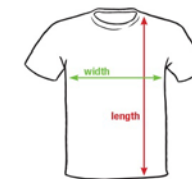

STEDMAN® ACTIVE // GARMENT SIZES

All garment sizes...

... are in cm.

... are subject to the tolerance of $\pm 2,5$ cm.

... might be subject to change without further notice.

Code	Stedman® Active	Fit	S		M		L		XL		2XL	
			width	length	width	length	width	length	width	length	width	length
ST8010	Active Sports Top for men	Body Fit	45,0	66,0	48,0	68,0	51,0	71,0	54,0	72,0	57,0	74,0
ST8050	NEW! Active Piqué Polo for men	Regular Fit	50,0	70,0	53,0	72,0	56,0	74,0	59,0	76,0	62,0	78,0
ST8100	Active Sports-T for women	Body Fit	44,0	68,0	47,0	70,0	50,0	72,0	54,0	74,0	-	-
ST8110	Active Sports Top for women	Body Fit	39,0	64,0	42,0	66,0	45,0	68,0	49,0	70,0	-	-
ST8200	NEW! Active Performance Raglan for men	Casual Fit	50,0	71,0	53,0	73,0	56,0	75,0	59,0	76,0	62,0	78,0
ST8300	NEW! Active Performance Raglan for women	Casual Fit	48,0	65,0	51,0	67,0	54,0	69,0	58,0	70,0	-	-
ST8310	NEW! Active Performance Top for women	Casual Fit	42,0	64,0	45,0	66,0	48,0	69,0	52,0	71,0	-	-
ST8400	Active 140 Crew Neck for men	Regular Fit	48,0	71,0	51,0	73,0	54,0	75,0	57,0	77,0	60,0	77,0
ST8410	Active 140 Raglan for men	Regular Fit	50,0	70,0	53,0	72,0	56,0	74,0	59,0	76,0	62,0	78,0
ST8420	Active 140 Long Sleeve for men	Regular Fit	50,0	70,0	53,0	72,0	56,0	74,0	59,0	76,0	62,0	78,0
ST8440	Active 140 Sleeveless for men	Regular Fit	48,0	72,0	51,0	74,0	54,0	76,0	57,0	78,0	60,0	80,0
ST8450	Active 140 Polo for men	Regular Fit	50,0	70,0	53,0	72,0	56,0	74,0	59,0	76,0	62,0	78,0
ST8500	Active 140 Raglan for women	Regular Fit	44,0	61,0	47,0	63,0	50,0	65,0	54,0	67,0	-	-
ST8540	Active 140 Tank for women	Regular Fit	43,0	68,0	46,0	70,0	49,0	73,0	53,0	75,0	-	-
ST8570	Active 140 Raglan for children	Regular Fit	39,0	50,0	42,0	54,0	45,0	60,0	48,0	64,0	-	-
ST8600	Active Cotton Touch for men	Regular Fit	50,0	69,0	53,0	71,0	56,0	73,0	59,0	75,0	62,0	77,0
ST8700	Active Cotton Touch for women	Regular Fit	45,0	65,0	48,0	67,0	51,0	69,0	55,0	71,0	-	-

Code	Stedman® Active	Fit	S		M		L		XL		2XL	
			waist	outseam	waist	outseam	waist	outseam	waist	outseam	waist	outseam
ST8888	NEW! Active Performance Pants for women	Body Fit	32	86	35	86	38	86	41	87	-	-