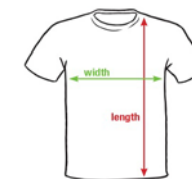

STEDMAN® STARS // GARMENT SIZES

All garment sizes...

... are in cm.

... are subject to the tolerance of $\pm 2,5$ cm.

... might be subject to change without further notice.

Code	Stedman® Stars	Fit	S		M		L		XL		2XL	
			width	length	width	length	width	length	width	length	width	length
ST9000	BEN Crew Neck for men	Regular Fit	49,0	69,0	52,0	71,0	55,0	73,0	58,0	75,0	61,0	76,0
ST9010	BEN V-Neck for men	Regular Fit	49,0	69,0	52,0	71,0	55,0	73,0	58,0	75,0	61,0	76,0
ST9020	MORGAN Crew Neck for men	Body Fit	45,0	69,0	48,0	71,0	51,0	73,0	54,0	75,0	57,0	76,0
ST9050	HENRY Polo for men	Regular Fit	50,0	70,0	53,0	72,0	56,0	74,0	59,0	76,0	62,0	78,0
ST9060	NEW! HARPER Polo for men	Regular Fit	50,0	70,0	53,0	72,0	56,0	74,0	59,0	76,0	62,0	78,0
ST9120	MEGAN Crew Neck for women	Body Fit	44,0	64,0	47,0	66,0	50,0	68,0	54,0	68,0	-	-
ST9130	MEGAN V-Neck for women	Body Fit	44,0	64,0	47,0	66,0	50,0	68,0	54,0	68,0	-	-
ST9150	HANNA Polo for women	Regular Fit	45,5	64,0	48,5	66,0	51,5	68,0	55,5	70,0	-	-
ST9200	JAMES Crew Neck for men	Regular Fit	48,0	69,0	51,0	71,0	54,0	73,0	57,0	75,0	60,0	76,0
ST9210	JAMES V-neck for men	Regular Fit	48,0	69,0	51,0	71,0	54,0	73,0	57,0	75,0	60,0	76,0
ST9300	JANET Crew Neck for women	Regular Fit	45,0	65,0	48,0	67,0	51,0	69,0	55,0	71,0	-	-
ST9310	JANET V-neck for women	Regular Fit	45,0	65,0	48,0	67,0	51,0	69,0	55,0	71,0	-	-
ST9370	JAMIE Crew Neck for children	Regular Fit	39,0	50,0	42,0	54,0	45,0	60,0	48,0	64,0	-	-
ST9400	SHAWN Slub Crew Neck for men	Regular Fit	49,0	70,0	52,0	72,0	55,0	74,0	58,0	76,0	61,0	76,5
ST9410	SHAWN Slub V-Neck for men	Regular Fit	49,0	70,0	52,0	72,0	55,0	74,0	58,0	76,0	61,0	76,5
ST9450	NEW! SHAWN Oversized Slub Crew Neck for men	Oversized Fit	52,5	73,0	55,5	75,0	58,5	77,0	61,0	79,0	64,0	80,0
ST9500	SHARON Slub Crew Neck for women	Regular Fit	45,5	66,5	48,5	68,5	51,5	70,5	55,5	72,5	-	-
ST9510	SHARON Slub V-neck for women	Regular Fit	45,5	66,5	48,5	68,5	51,5	70,5	55,5	72,5	-	-
ST9550	NEW! SHARON Oversized Slub Crew Neck for women	Oversized Fit	50,0	70,0	53,0	72,0	56,0	74,0	60,0	77,0	-	-
ST9560	NEW! SHARON Oversized Slub Long Sleeve for women	Oversized Fit	58,5	63,0	61,5	65,0	64,5	67,0	68,5	70,0	-	-
ST9600	CLIVE Crew Neck for men	Body Fit	46,0	69,0	49,0	71,0	52,0	73,0	56,0	75,0	60,0	76,0
ST9610	CLIVE V-Neck for men	Body Fit	46,0	69,0	49,0	71,0	52,0	73,0	56,0	75,0	60,0	76,0
ST9620	NEW! CLIVE Long Sleeve for men	Body Fit	46,0	69,0	49,0	71,0	52,0	73,0	56,0	75,0	60,0	76,0
ST9690	DEAN Deep V-Neck for men	Body Fit	46,0	68,0	49,0	70,0	52,0	72,0	56,0	74,0	60,0	75,0
ST9700	CLAIRE Crew neck for women	Body Fit	42,0	62,0	45,0	63,0	48,0	64,5	52,0	65,0	-	-
ST9710	CLAIRE V-Neck for women	Body Fit	42,0	62,0	45,0	63,0	48,0	64,5	52,0	65,0	-	-
ST9720	CLAIRE V-Neck Long Sleeve for women	Body Fit	42,0	62,0	45,0	63,0	48,0	64,5	52,0	65,0	-	-
ST9800	LUKE Crew Neck for men	Regular Fit	48,0	69,0	51,0	71,0	54,0	73,0	57,0	75,0	60,0	76,0
ST9810	LUKE V-Neck for men	Regular Fit	48,0	69,0	51,0	71,0	54,0	73,0	57,0	75,0	60,0	76,0
ST9850	NEW! DAVID Crew Neck for men	Oversized Fit	52,5	73,0	55,5	75,0	58,5	77,0	61,0	79,0	64,0	80,0
ST9900	LISA Crew Neck for women	Regular Fit	45,0	65,0	48,0	67,0	51,0	69,0	55,0	71,0	-	-
ST9910	LISA V-neck for women	Regular Fit	45,0	65,0	48,0	67,0	51,0	69,0	55,0	71,0	-	-
ST9950	NEW! DAISY Crew Neck for women	Oversized Fit	50,0	70,0	53,0	72,0	56,0	74,0	60,0	77,0	-	-
ST9960	NEW! DAISY Top for women	Regular Fit	43,0	68,0	46,0	70,0	49,0	73,0	53,0	75,0	-	-