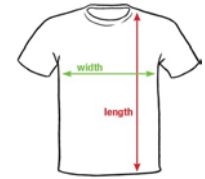

STEDMAN® STARS // GARMENT SIZES

All garment sizes...

... are in cm.

... are subject to the tolerance of $\pm 2,5$ cm.

... might be subject to change without further notice.

Code	Stedman® Stars	Fit	S		M		L		XL		2XL	
			width	length	width	length	width	length	width	length	width	length