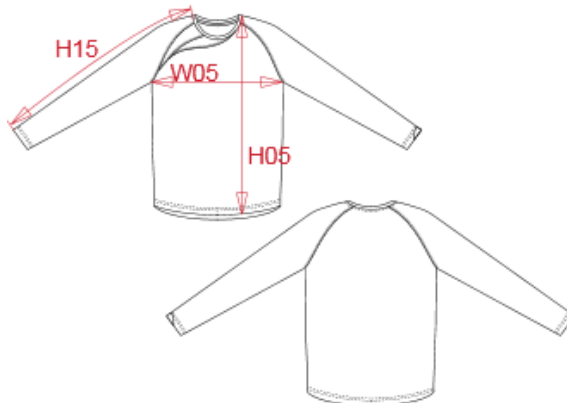

PROACT.®

REFERENCE : PA409

SIZES : 6/8_8/10_10/12_12/14

COMPOSITION :

Main fabric : Polyester interlock - 140 For body, collar and neck tape. 100%polyester

Main fabric : Polyester interlock - 140 For contrasted yoke on right front. 100%polyester

Main fabric : Polyester birdeyes - 140 For contrasted mesh yoke on right front and left sleeve bottom yoke. 100%polyester

WEIGHT :

Main fabric : 140 gsm

Main fabric : 140 gsm

Main fabric : 140 gsm

ARTICLE WEIGHT :

120gr/pc

DESCRIPTION	
Français :	T-shirt sport manches longues enfant
English :	Kids' long sleeve T-shirt
Nederlands :	
Deutsch :	LANGARM KINDER SPORT T-SHIRT
Español :	CAMISETA DEPORTIVA DE MANGA LARGA PARA NIÑO
Italiano :	T-SHIRT MANICHE LUNGHE T-SHIRT BAMBINO
Português :	T-SHIRT DE DESPORTO DE MANGA COMPRIDA DE CRIANÇA

MEASUREMENT						
Description	6/8	8/10	10/12	12/14		
H05 Hauteur totale devant / Front total height	52,25	57,25	62,25	67,25		
W05 1/2 largeur poitrine / 1/2 chest width	36	39	42	45		
H15 Longueur dessus de manche / Sleeve length	55	59,50	64	68,50		

CARE LABEL				

PACKING	
Box	25 pcs / box All sizes => L:30cm W:28cm H:33cm GW:6kg NW:5kg

COLORS	PANTONE SERIGRAPHIE
White / Sporty r.blue / Storm grey	White / 300C / Cool gray 10C
White / Sporty red / Storm grey	White / 186C / Cool gray 10C
Black / White / Storm grey	Black / White / Cool gray 10C
Green / Black / Storm grey	7740C / Black / Cool gray 10C
Sporty red / Black / Storm grey	186C / Black / Cool gray 10C
Sporty r.b / White / Storm grey	300C / White / Cool gray 10C
Sporty r.b / Sporty y / Storm grey	300C / 123C / Cool gray 10C
Sporty yellow / Black / Storm grey	123C / Black / Cool gray 10C
Sporty red / Sporty y / Storm grey	186C / 123C / Coll gray 10C
Sky blue / White / Storm grey	283C / White / Cool gray 10C
Sporty navy / White / Storm grey	295C / White / Cool gray 10C
Orange / Black / Storm grey	1585C / Black / Cool gray 10C