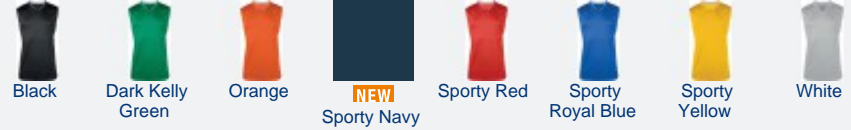

PROACT.®

PA459 Men's basketball jersey

100% polyester. Quick-drying fabric. V-neck. Contrast piping at neck and armholes. Twin needle finishing at the hem.

Colours available in XS - S - M - L - XL - XXL - 3XL - 4XL