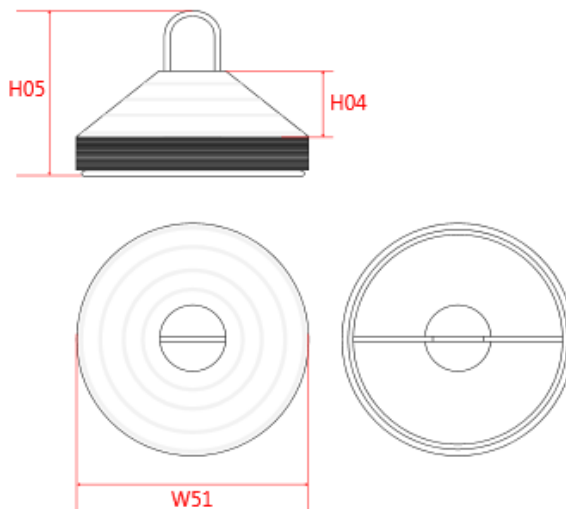

PROACT.®

REFERENCE : PA647

SIZES : U

COMPOSITION :

Main material : PE quality For 5 of the 20 domes. 100% polyethylene

Main material : PE quality For 5 of the 20 domes. 100% polyethylene

Main material : PE quality For 5 of the 20 domes. 100% polyethylene

Material 4 : PE quality For 5 of the 20 domes. 100% polyethylene

Material 2 : Metal quality For the base where put the domes. 100%metal

FABRIC CONSTRUCTION AND FINISHING :

PE plastic

ARTICLE WEIGHT :

675 gr/pc

COLORS	PANTONE SERIGRAPHIE
Red / Yellow / R.blue / White	185C / YellowC / 287C / White

MEASUREMENT	
Description	U
H05 Hauteur totale / Total height	13,30
W51 Total width	18,70
H04 Height of each single dome	4,90

PACKING	
Box	10 pcs / box Size => L:38cm W:38cm H:65cm GW:9Kg NW:7Kg