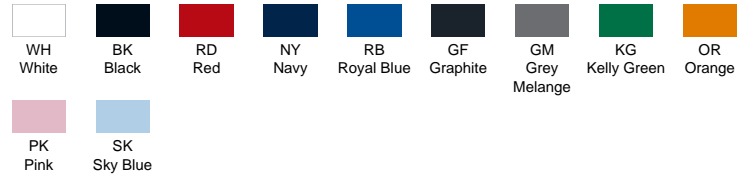

KID T-SHIRT LS

TSRK150LS

COLOURS

CHARACTERISTICS

100% preshrunk cotton. Gramage: 155-160 gsm. approx.

Kids long sleeve T-shirt. Side seams on body. Lycra rib neck. Double stitch on collar, sleeves and bottom. Shoulder to shoulder tape. Grey Melange: 85% cotton / 15% polyester.