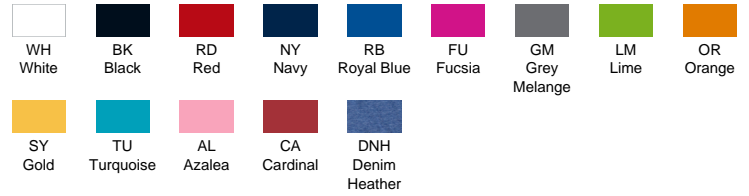

REGULAR LADY COMFORT
TSRLCMF

COLOURS

NEW COLORS

CHARACTERISTICS

100% cotton Weight: 155 gsm. Approx.

Single Jersey. Body fitted. Grey Melange: 85% cotton / 15% viscose

SIZE

EU	S	M	L	XL	XXL
Width	42 cm 16.5"	44 cm 17.3"	46 cm 18.1"	48 cm 18.9"	50 cm 19.7"
Length	60 cm 23.6"	62 cm 24.4"	64 cm 25.2"	66 cm 26"	68 cm 26.8"