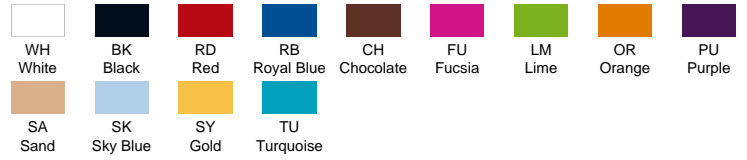

ARUBA
TSULARB

COLOURS

CHARACTERISTICS

100% cotton. Gramage: 200 gsm.

Ladies t-back swimming style. 1x1 Rib.

SIZE

EU	XS	S	M	L	XL
Width	34 cm 13.4"	36 cm 14.2"	38 cm 15"	40 cm 15.7"	42 cm 16.5"
Length	57 cm 22.4"	59 cm 23.2"	61 cm 24"	63 cm 24.8"	65 cm 25.6"