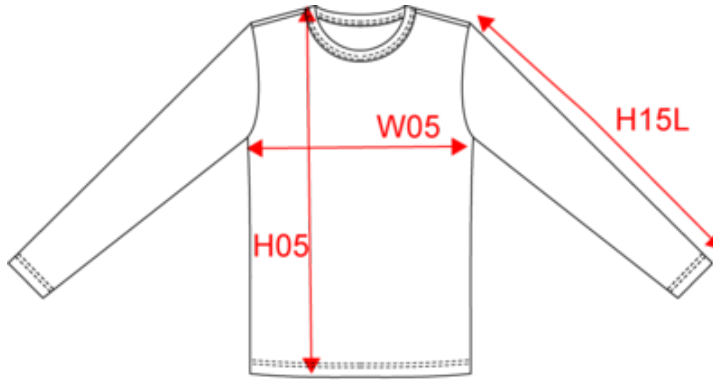

WK801

LONG-SLEEVED THERMAL TOP

- Heat retention.

80% polyester/20% viscose. Warm underwear. Crew neck. Twin needle finishing at the cuffs and hem.

S - M - L - XL - XXL - 3XL - 4XL

220 g/m²

More information

Logistic

1

20

Country of origin

BD - Bangladesh
PK - Pakistan

Customs code

61099020

Black

WK801

LONG-SLEEVED THERMAL TOP

Dimensions (cm)

Measurements in cm	S	M	L	XL	XXL	3XL	4XL
H05 (M) - Total height	69.00	71.00	73.00	75.00	77.00	79.00	81.00
H15L (M) - Long sleeve length	63.00	64.00	65.00	66.00	67.00	68.00	69.00
W05 (M) - 1/2 chest width at 1.5cm below armhole	46.00	49.00	52.00	55.00	58.00	61.00	64.00

1

20

Sizes	Width (cm)	Height (cm)	Length (cm)	Net weight (kg)	Gross weight (kg)	Pieces/Box	Pieces/Bundle
S	40	13	58	5.2	6.4	20	
M	40	13	58	5.7	6.9	20	
L	40	13	58	6	7.2	20	
XL	40	13	58	6.3	7.5	20	
XXL	40	13	58	6.7	7.9	20	
3XL	40	13	58	7.3	8.5	20	
4XL	40	13	58	7.3	8.5	20	